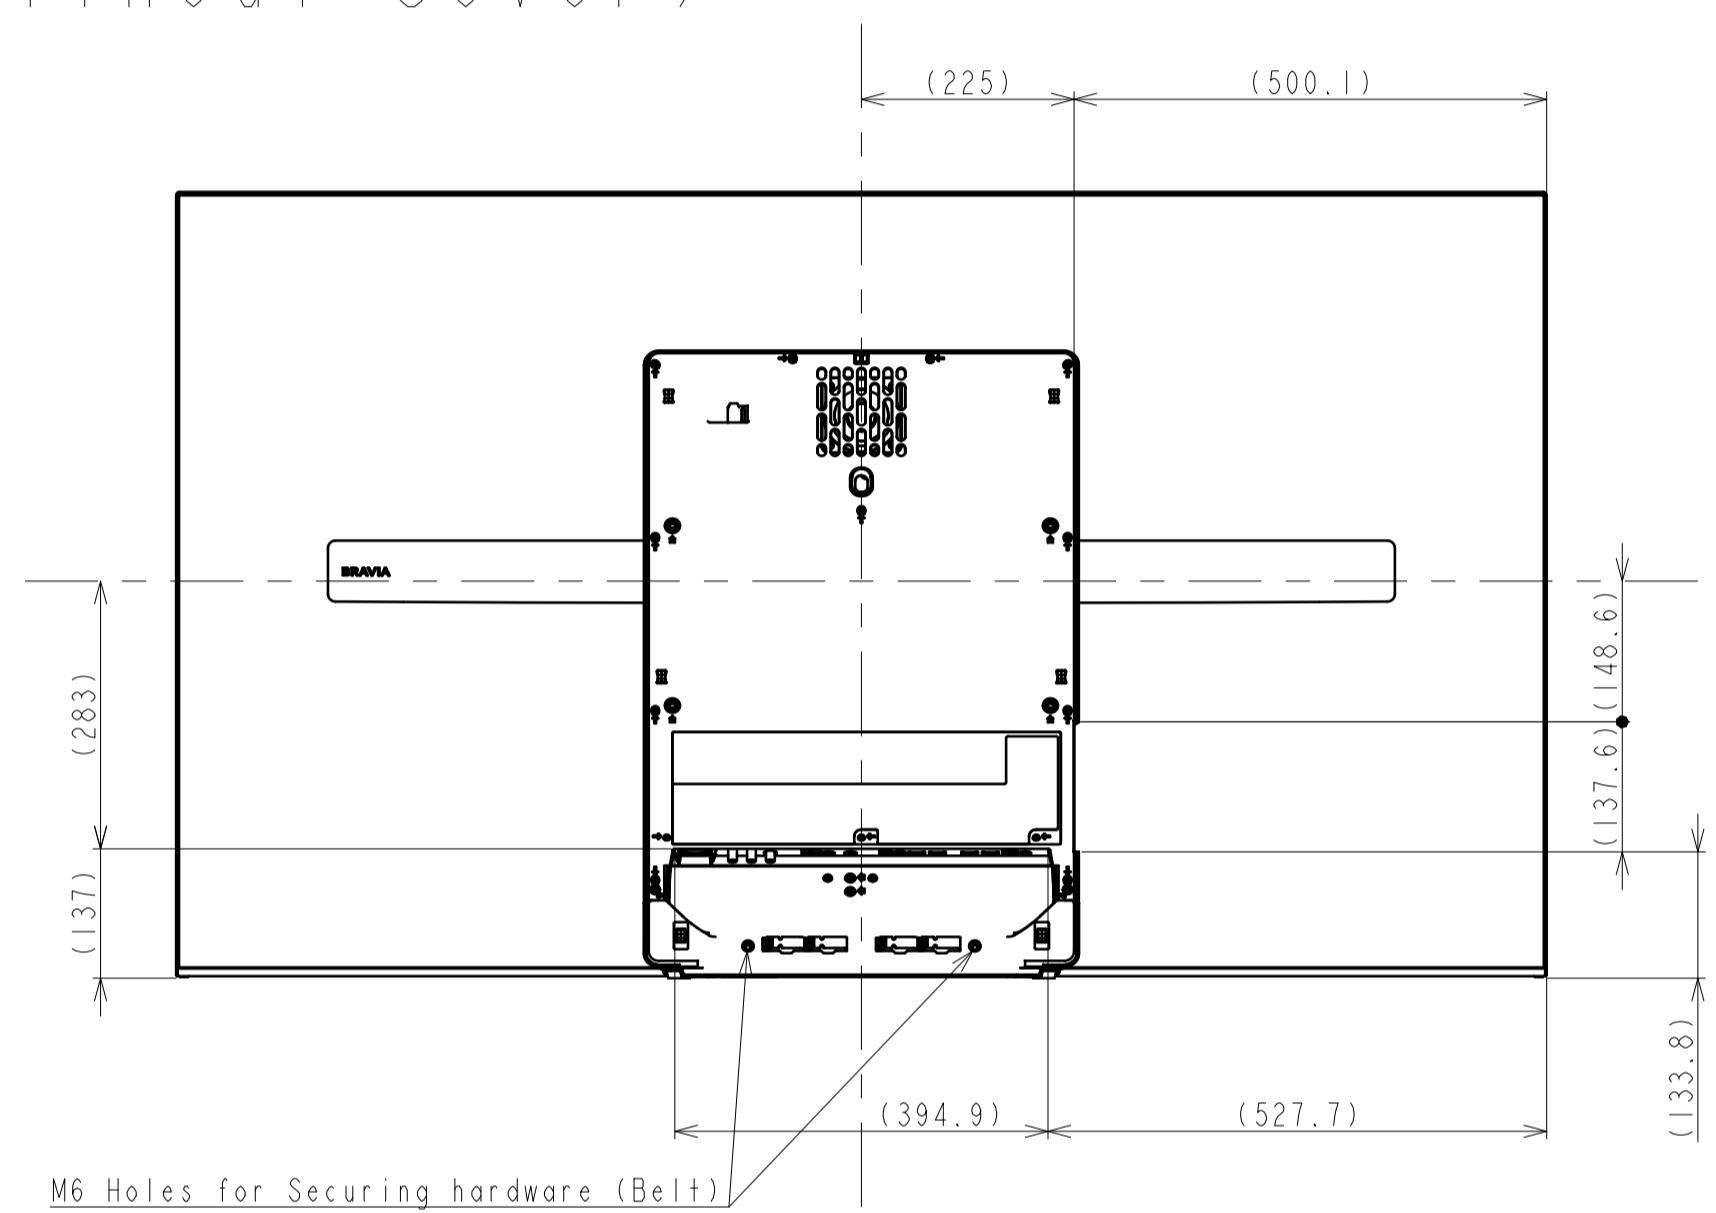

Area	JAPAN	NORTH AMERICA	LATIN AMERICA	EUROPE	GENERAL AREA	CHINA
Model Name	KJ-65A1	XBR-65A1E	XBR-65A1E	KD-65A1	KD-65A1	KD-65A1
SV No.	SV-34035	SV-34002	SV-34014	SV-34032	SV-34020	SV-34029
DIMENSION	TV only (WxHxD)	145.1x83.4x8.6(0.78) cm	1451x834x86(7.8) mm / 57 1/4 x 32 7/8 x 3 1/2(5/16) inch	1451x834x86(7.8) mm	Approx. 145.1x83.4x8.6(0.78) cm	Approx. 1451x834x86(7.8) mm
	TV with Stand (WxHxD)	145.1x83.2x33.9 cm	1451x832x339 mm / 57 1/4 x 32 7/8 x 13 3/8 inch	1451x832x339 mm	Approx. 145.1x83.2x33.9 cm	Approx. 1451x832x339 mm
	Media Receiver (WxHxD)	-	-	-	-	-
	Monitor only (WxHxD)	-	-	-	-	-
	Monitor with Stand (WxHxD)	-	-	-	-	-
	Media Receiver with Stand (WxHxD)	-	-	-	-	-
	Satellite Speaker (WxHxD)	-	-	-	-	-
Stand Width	46.8 cm	468 mm / 18 1/2 inch	468 mm	Approx. 46.8 cm	Approx. 468 mm	Approx. 468 mm
VESA Hole Pitch	40.0x20.0 cm	400x200 mm / 15 3/4 x 7 7/8 inch	400x200mm	40.0x20.0 cm	400x200 mm	400x200 mm
WEIGHT	TV only	29.8 Kg	29.8 Kg / 65.7 lb	29.8 Kg	Approx. 29.8 Kg	Approx. 29.8 Kg
	TV with Stand	36.2 Kg	36.2 Kg / 79.8 lb	36.2 Kg	Approx. 36.2 Kg	Approx. 36.2 Kg
	Media Receiver	-	-	-	-	-
	Monitor only	-	-	-	-	-
	Monitor with Stand	-	-	-	-	-
	Media Receiver with Stand	-	-	-	-	-
Remarks						

TV with Stand

(without Cover)

HISTORY		RELEASE NO.		REVISION		SIGN.		GENERAL TOLERANCE		DATE OF ISSUE	
DATE		DATE		DATE		DATE				2017.01.12	
LEGAL OWNER		MATERIAL COLOR		FINISH COLOR						DOCUMENT TYPE	
Sony Corporation										EXTERIOR DRAWING	
RESPONSIBLE DEPARTMENT		SCALE		UNIT		ORIGINAL MODEL		DESCRIPTION (E)		TOLERANCING	
SVP-TV-PDC-MECHANICAL DESIGN		1:8		MM		65(A1)		65(A1) EXTERIOR VIEW		ISO 8015	
DRAWN BY		CHECKED BY		APPROVED BY		TENTATIVE MODEL		DESCRIPTION (E)		SHEET/PAGES	
						65(A1) EXTERIOR VIEW				1 / 2	
						TENTATIVE PART NO.		PART NO.			

TV only (without Stand)

SU-WL450 Slim

SU-WL450 Standard

DRAWING
SONY STANDARD