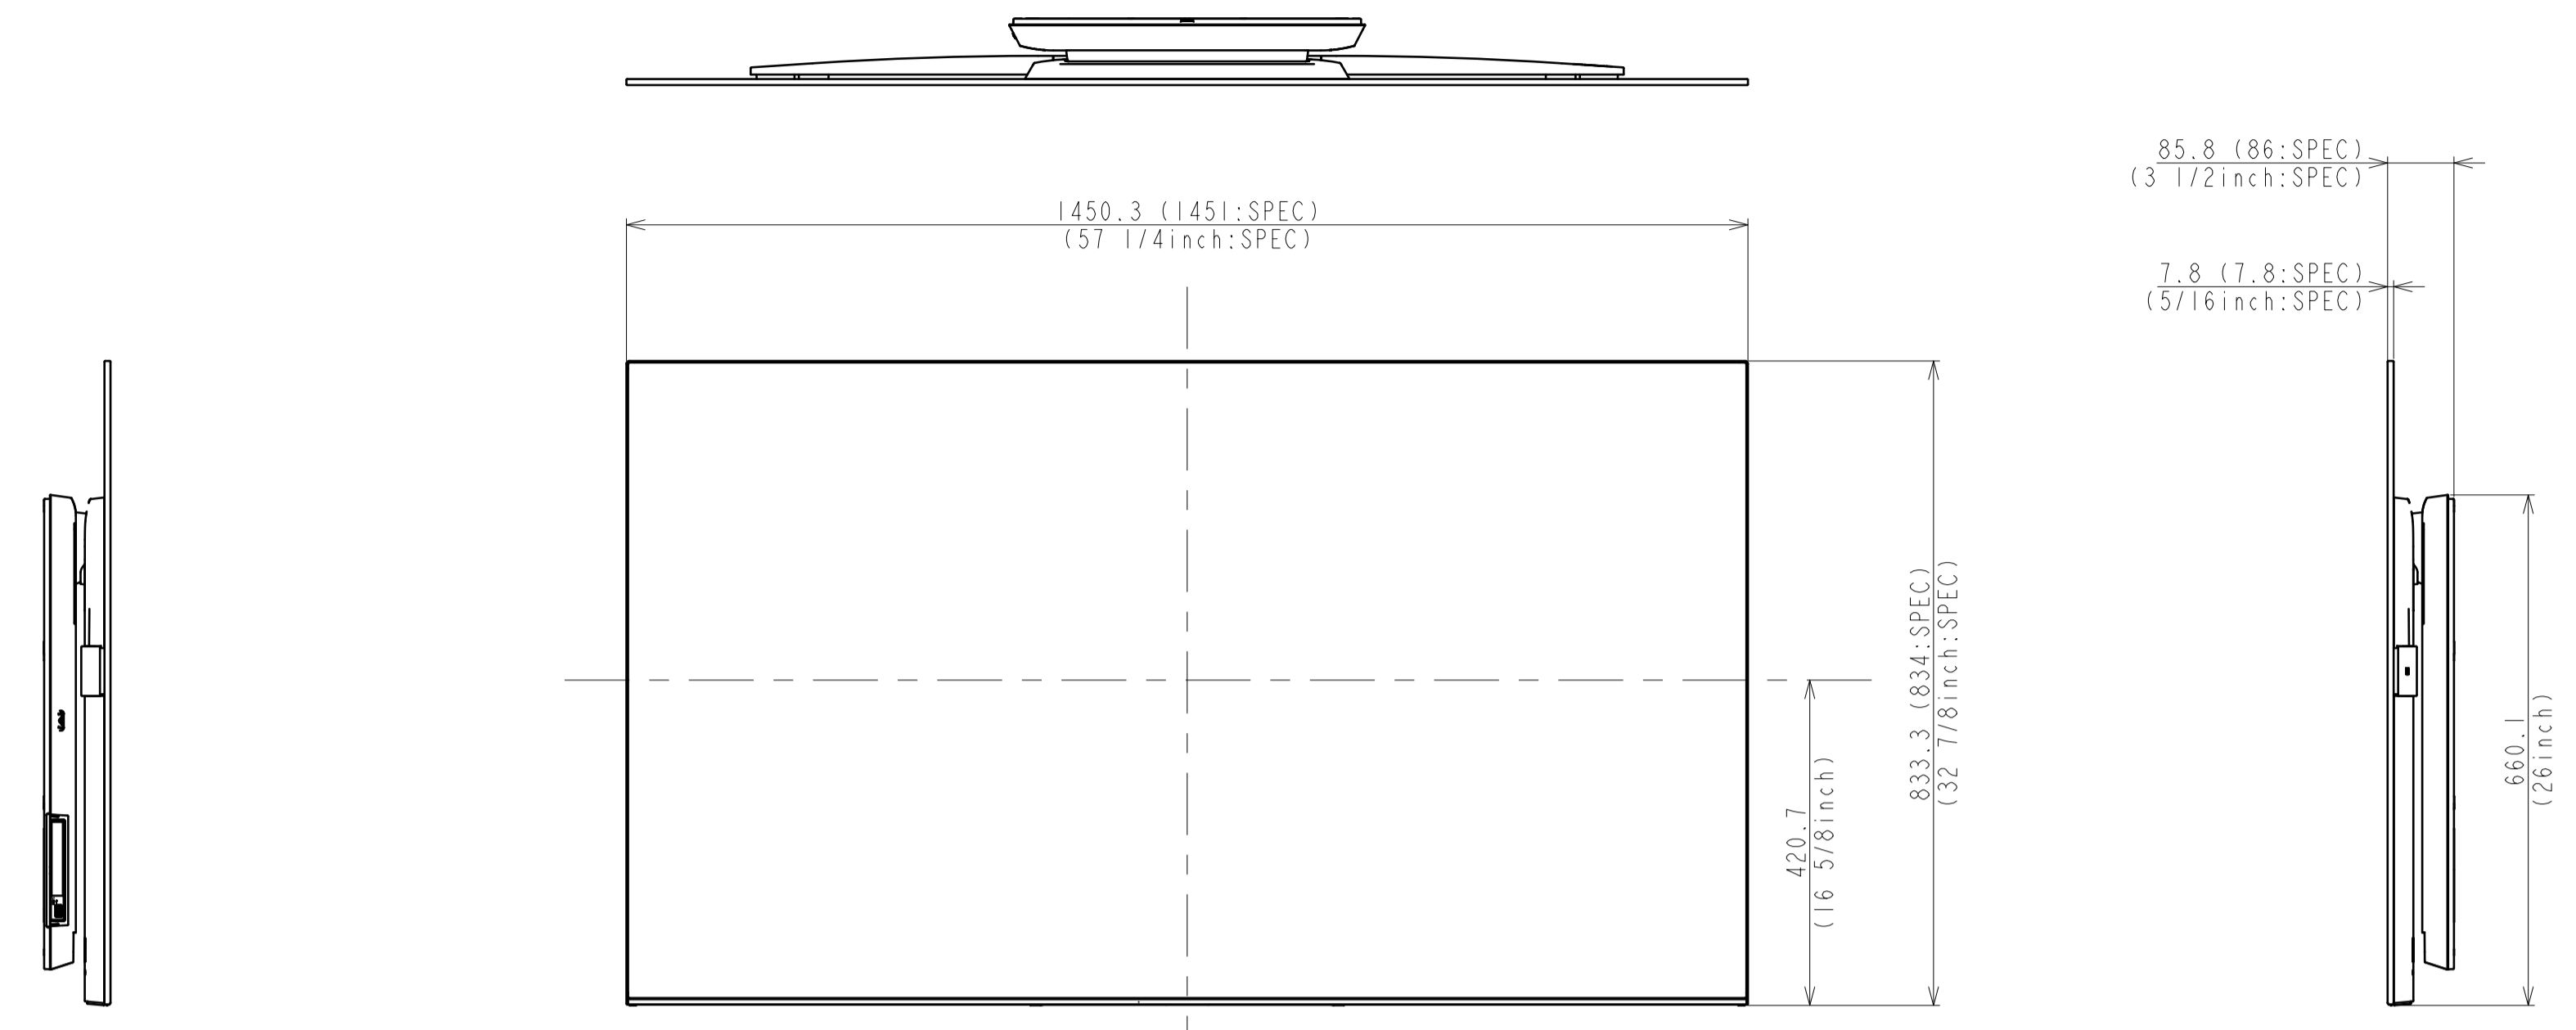

Area	JAPAN	NORTH AMERICA	LATIN AMERICA	EUROPE	GENERAL AREA	CHINA
Model Name	KJ-65A1	XBR-65A1E	XBR-65A1E	KD-65A1	KD-65A1	KD-65A1
SV No.	SV-34035	SV-34002	SV-34014	SV-34032	SV-34020	SV-34029
DIMENSION	TV only (WxHxD)	145.1x83.4x8.6(0.78) cm	1451x834x86(7.8) mm / 57 1/4 x 32 7/8 x 3 1/2(5/16) inch	1451x834x86(7.8) mm	Approx. 145.1x83.4x8.6(0.78) cm	Approx. 1451x834x86(7.8) mm
	TV with Stand (WxHxD)	145.1x83.2x33.9 cm	1451x832x339 mm / 57 1/4 x 32 7/8 x 13 3/8 inch	1451x832x339 mm	Approx. 145.1x83.2x33.9 cm	Approx. 1451x832x339 mm
	Media Receiver (WxHxD)	-	-	-	-	-
	Monitor only (WxHxD)	-	-	-	-	-
	Monitor with Stand (WxHxD)	-	-	-	-	-
	Media Receiver with Stand (WxHxD)	-	-	-	-	-
	Satellite Speaker (WxHxD)	-	-	-	-	-
Stand Width	46.8 cm	468 mm / 18 1/2 inch	468 mm	Approx. 46.8 cm	Approx. 468 mm	Approx. 468 mm
VESA Hole Pitch	40.0x20.0 cm	400x200 mm / 15 3/4 x 7 7/8 inch	400x200mm	40.0x20.0 cm	400x200 mm	400x200 mm
WEIGHT	TV only	29.8 Kg	29.8 Kg / 65.7 lb	29.8 Kg	Approx. 29.8 Kg	Approx. 29.8 Kg
	TV with Stand	36.2 Kg	36.2 Kg / 79.8 lb	36.2 Kg	Approx. 36.2 Kg	Approx. 36.2 Kg
	Media Receiver	-	-	-	-	-
	Monitor only	-	-	-	-	-
	Monitor with Stand	-	-	-	-	-
	Media Receiver with Stand	-	-	-	-	-
Remarks						

TV with Stand

(without Cover)

HISTORY		RELEASE NO.		REVISION		SIGN.		GENERAL TOLERANCE		DATE OF ISSUE	
DATE		DATE		DATE		DATE				2017.01.12	
LEGAL OWNER		MATERIAL COLOR		FINISH COLOR						DOCUMENT TYPE	
Sony Corporation										EXTERIOR DRAWING	
RESPONSIBLE DEPARTMENT		SCALE		UNIT		ORIGINAL MODEL		DESCRIPTION (E)		TOLERANCING	
SVP-TV-PDC-MECHANICAL DESIGN		1:8		MM		65(A1)		65(A1) EXTERIOR VIEW		ISO 8015	
DRAWN BY		CHECKED BY		APPROVED BY		TENTATIVE MODEL		DESCRIPTION (E)		SHEET/PAGES	
						65(A1) EXTERIOR VIEW				1 / 2	
						TENTATIVE PART NO.		PART NO.			

TV only (without Stand)

SU-WL450 Slim

SU-WL450 Standard

DRAWING
SONY STANDARD