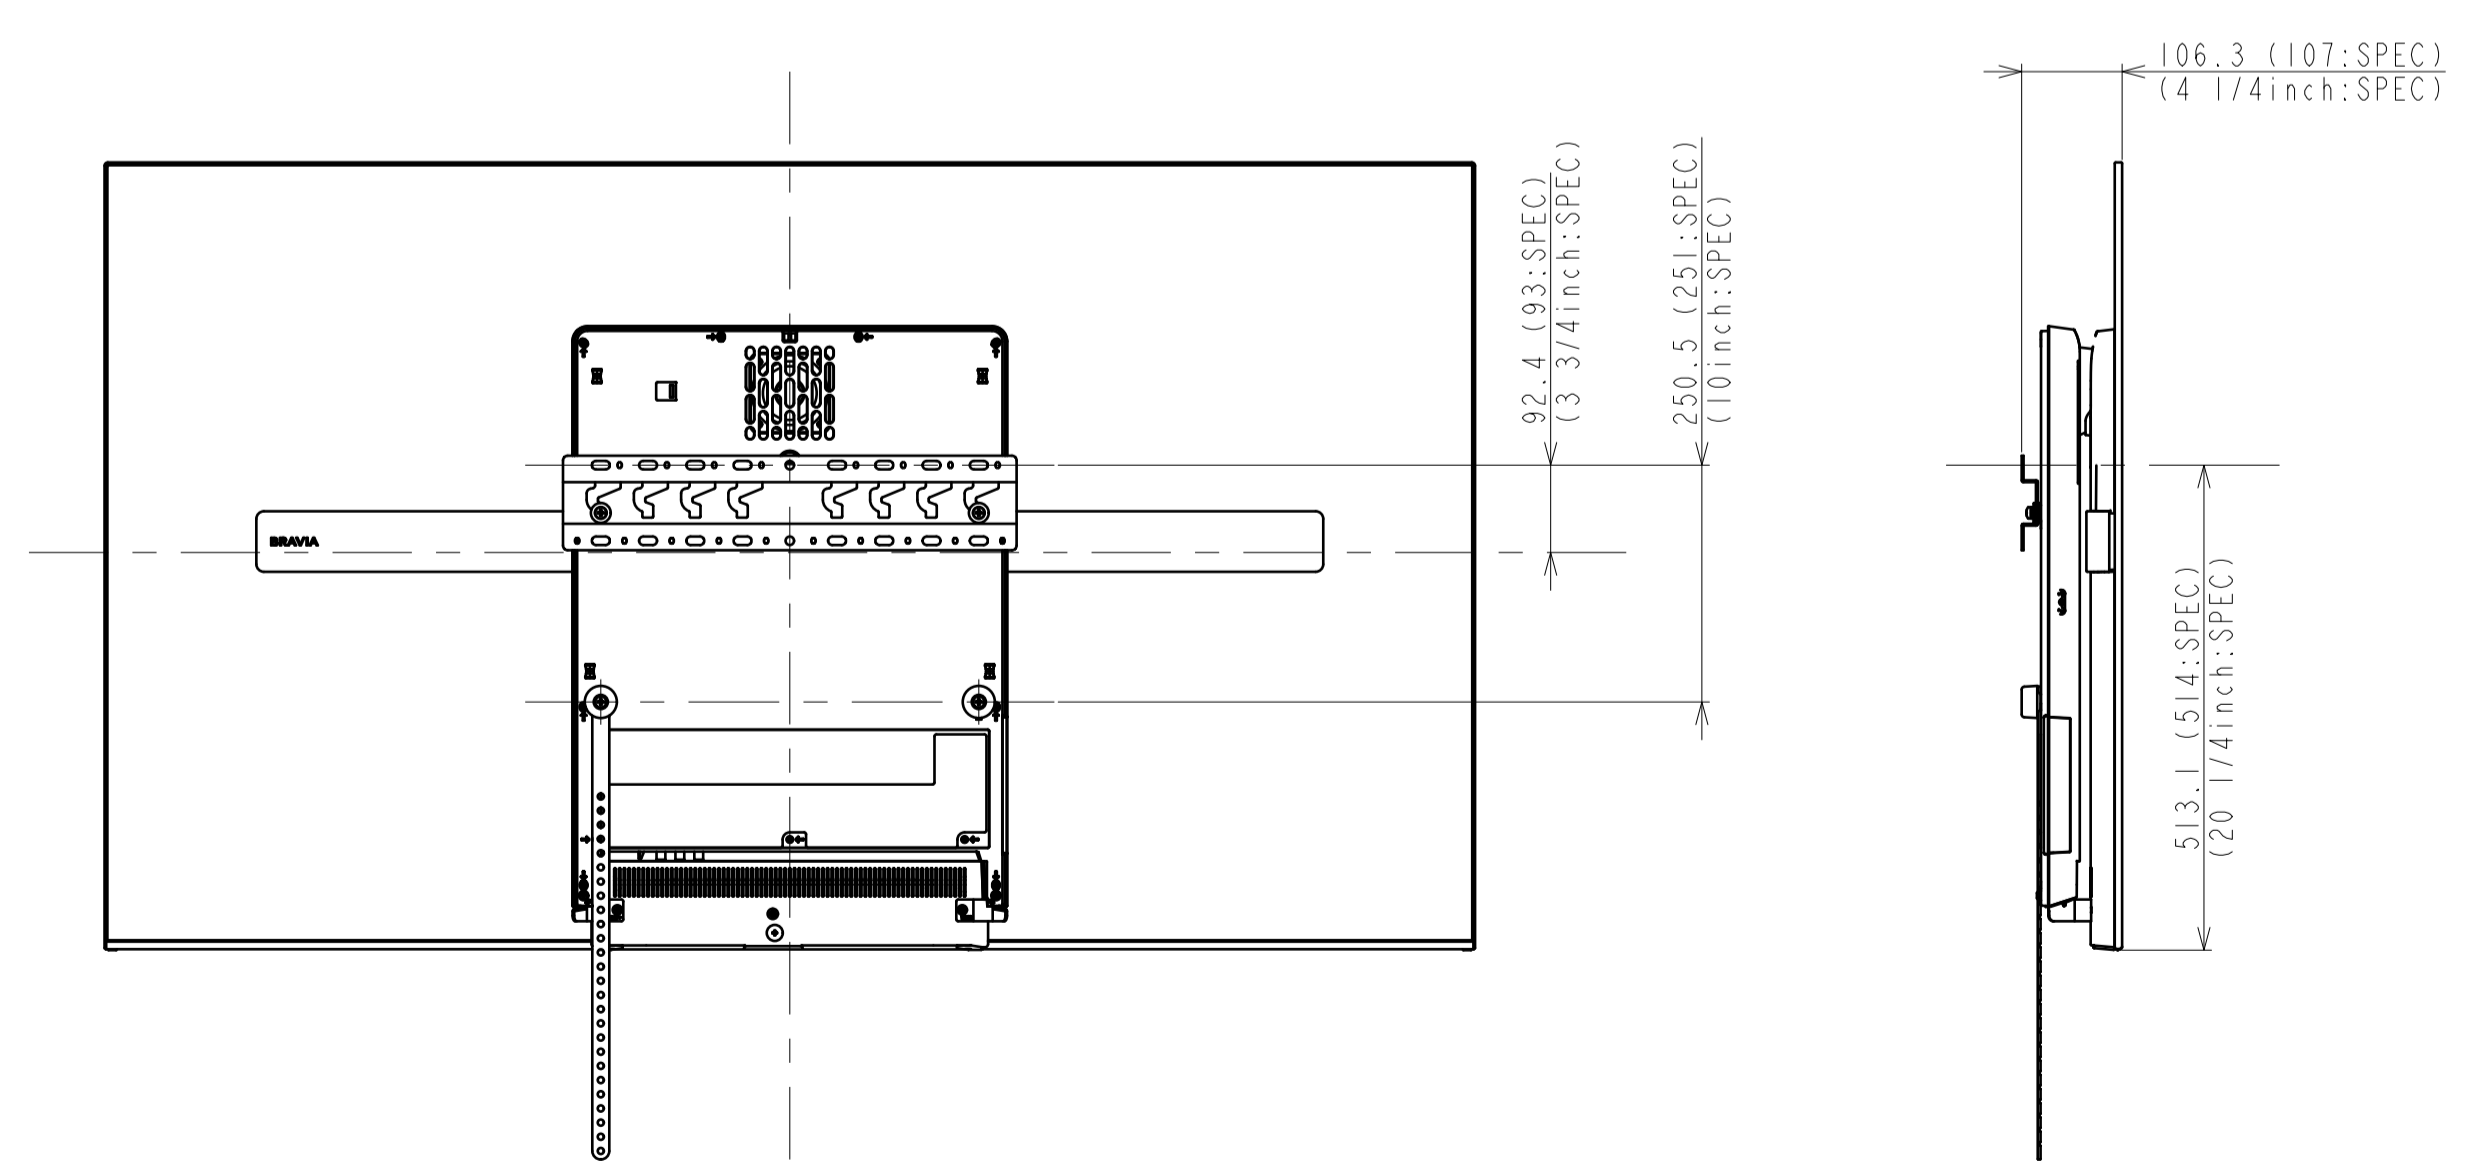

Area	JAPAN	NORTH AMERICA	LATIN AMERICA	EUROPE	GENERAL AREA	CHINA
Model Name	KJ-65A1	XBR-65A1E	XBR-65A1E	KD-65A1	KD-65A1	KD-65A1
SV No.	SV-34035	SV-34002	SV-34014	SV-34032	SV-34020	SV-34029
DIMENSION	TV only (WxHxD)	145.1x83.4x8.6(0.78) cm	1451x834x86(7.8) mm / 57 1/4 x 32 7/8 x 3 1/2(5/16) inch	1451x834x86(7.8) mm	Approx. 145.1x83.4x8.6(0.78) cm	Approx. 1451x834x86(7.8) mm
	TV with Stand (WxHxD)	145.1x83.2x33.9 cm	1451x832x339 mm / 57 1/4 x 32 7/8 x 13 3/8 inch	1451x832x339 mm	Approx. 145.1x83.2x33.9 cm	Approx. 1451x832x339 mm
	Media Receiver (WxHxD)	-	-	-	-	-
	Monitor only (WxHxD)	-	-	-	-	-
	Monitor with Stand (WxHxD)	-	-	-	-	-
	Media Receiver with Stand (WxHxD)	-	-	-	-	-
	Satellite Speaker (WxHxD)	-	-	-	-	-
Stand Width	46.8 cm	468 mm / 18 1/2 inch	468 mm	Approx. 46.8 cm	Approx. 468 mm	Approx. 468 mm
VESA Hole Pitch	40.0x20.0 cm	400x200 mm / 15 3/4 x 7 7/8 inch	400x200mm	40.0x20.0 cm	400x200 mm	400x200 mm
WEIGHT	TV only	29.8 Kg	29.8 Kg / 65.7 lb	29.8 Kg	Approx. 29.8 Kg	Approx. 29.8 Kg
	TV with Stand	36.2 Kg	36.2 Kg / 79.8 lb	36.2 Kg	Approx. 36.2 Kg	Approx. 36.2 Kg
	Media Receiver	-	-	-	-	-
	Monitor only	-	-	-	-	-
	Monitor with Stand	-	-	-	-	-
	Media Receiver with Stand	-	-	-	-	-
Remarks						

TV with Stand

(without Cover)

HISTORY		RELEASE NO.		REVISION		SIGN.		GENERAL TOLERANCE		DATE OF ISSUE	
DATE		DATE		DATE		DATE				2017.01.12	
LEGAL OWNER		MATERIAL COLOR		FINISH COLOR						DOCUMENT TYPE	
Sony Corporation										EXTERIOR DRAWING	
RESPONSIBLE DEPARTMENT		SCALE		UNIT		ORIGINAL MODEL		DESCRIPTION (E)		TOLERANCING	
SVP-TV-PDC-MECHANICAL DESIGN		1:8		MM		65(A1)		65(A1) EXTERIOR VIEW		ISO 8015	
DRAWN BY		CHECKED BY		APPROVED BY		TENTATIVE MODEL		DESCRIPTION (E)		SHEET/PAGES	
						65(A1) EXTERIOR VIEW				1 / 2	
						TENTATIVE PART NO.		PART NO.			

TV only (without Stand)

SU-WL450 Slim

SU-WL450 Standard

DRAWING
SONY STANDARD