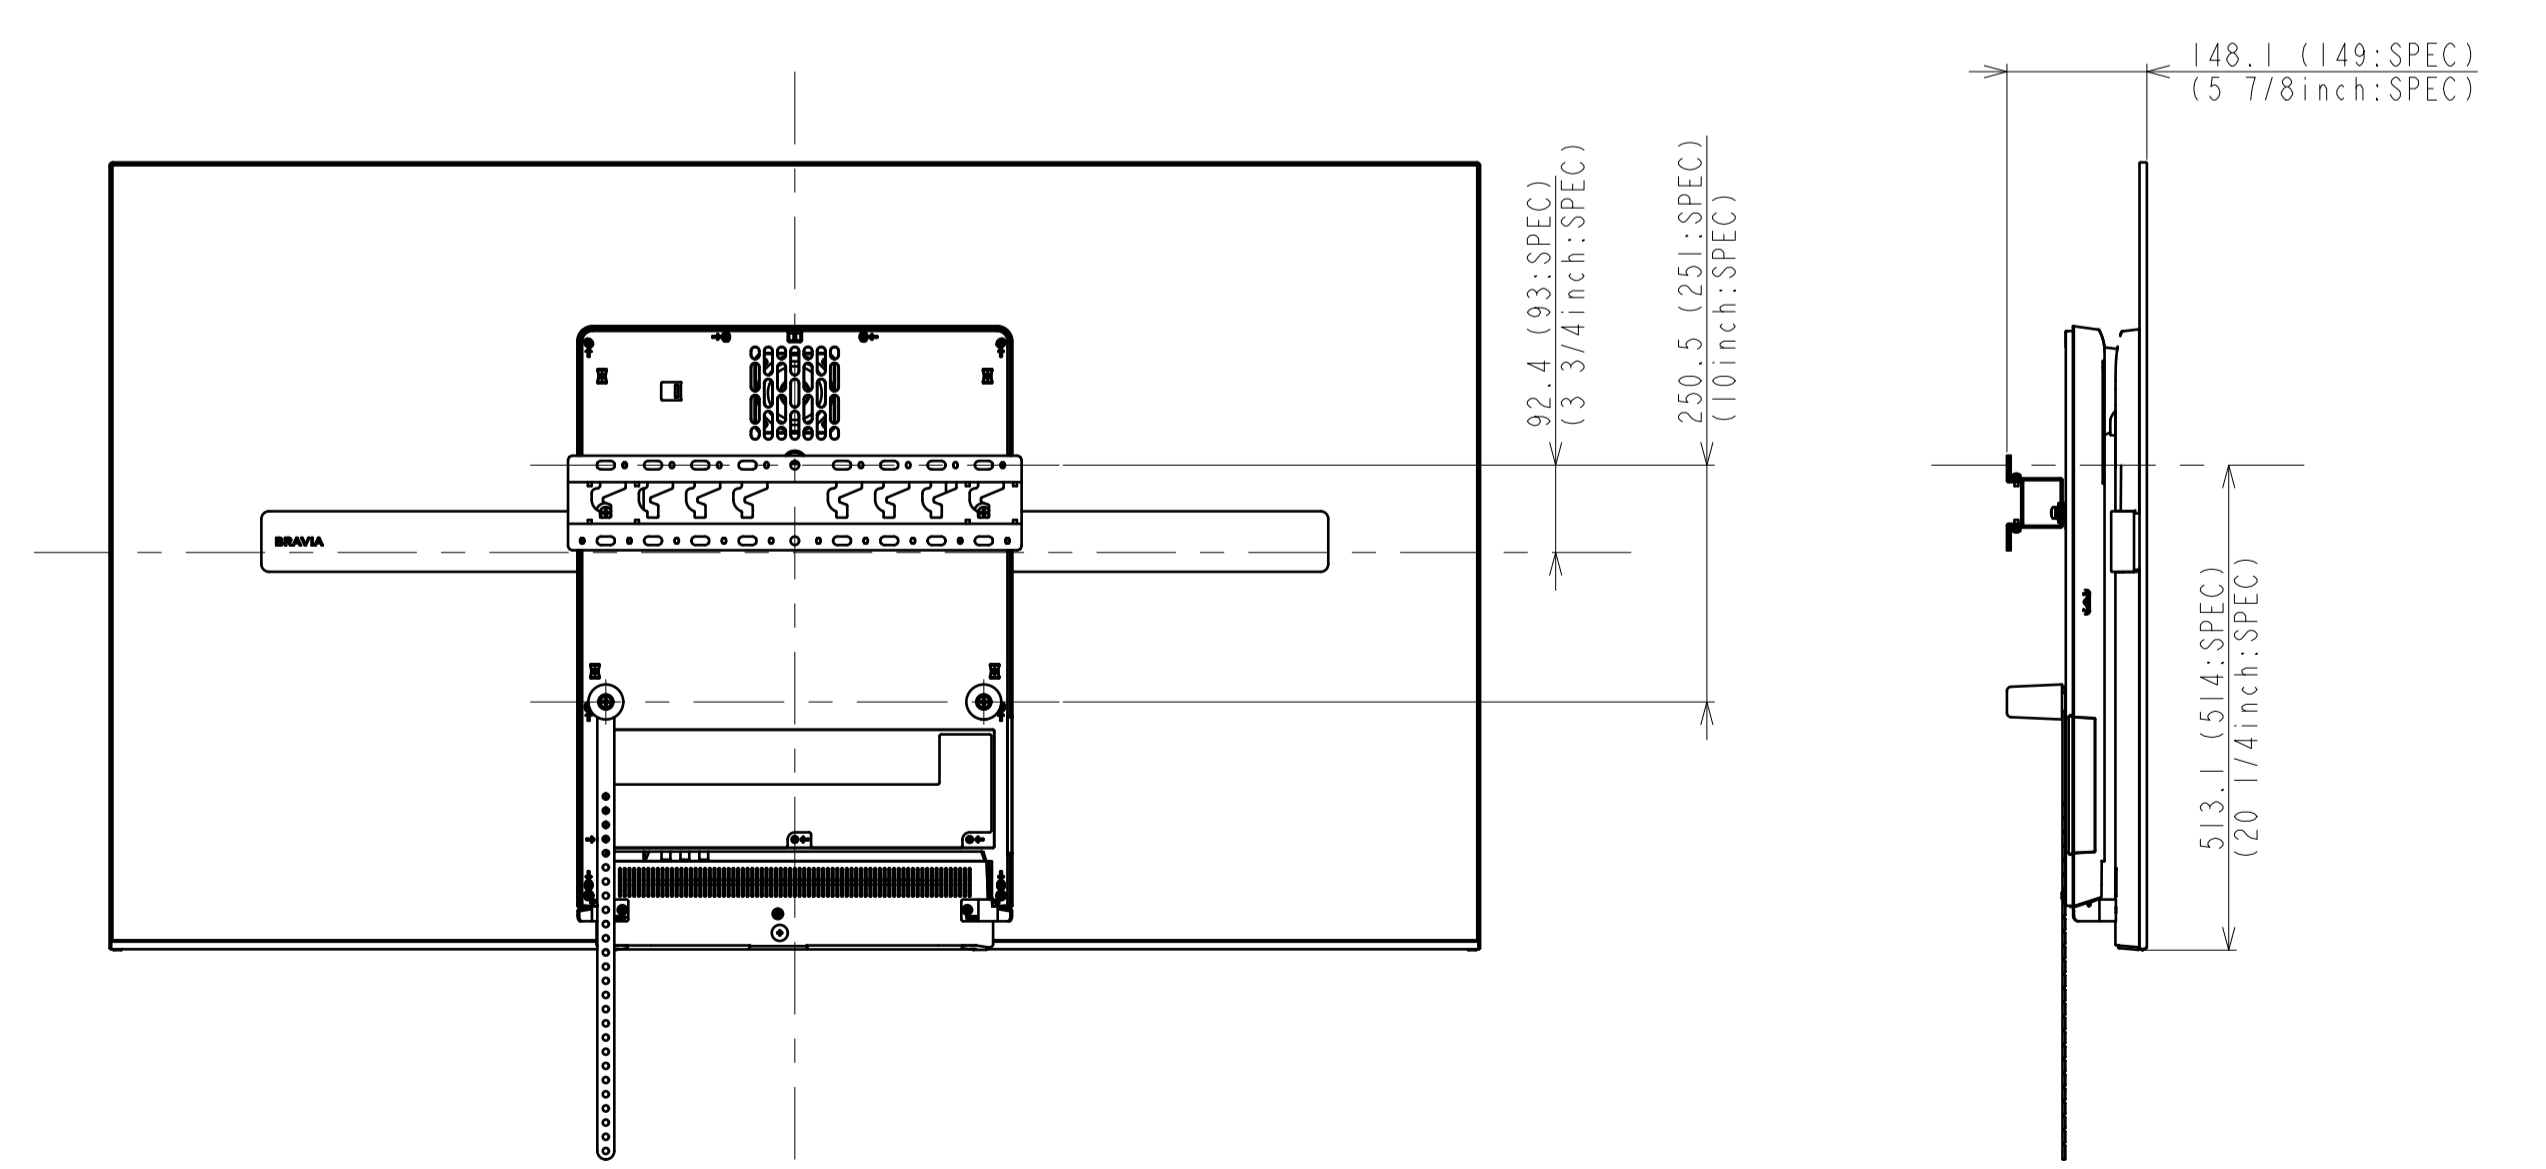

Area	JAPAN	NORTH AMERICA	LATIN AMERICA	EUROPE	GENERAL AREA	CHINA
Model Name	KJ-65A1	XBR-65A1E	XBR-65A1E	KD-65A1	KD-65A1	KD-65A1
SV No.	SV-34035	SV-34002	SV-34014	SV-34032	SV-34020	SV-34029
DIMENSION	TV only (WxHxD)	145.1x83.4x8.6(0.78) cm	1451x834x86(7.8) mm / 57 1/4 x 32 7/8 x 3 1/2(5/16) inch	1451x834x86(7.8) mm	Approx. 145.1x83.4x8.6(0.78) cm	Approx. 1451x834x86(7.8) mm
	TV with Stand (WxHxD)	145.1x83.2x33.9 cm	1451x832x339 mm / 57 1/4 x 32 7/8 x 13 3/8 inch	1451x832x339 mm	Approx. 145.1x83.2x33.9 cm	Approx. 1451x832x339 mm
	Media Receiver (WxHxD)	-	-	-	-	-
	Monitor only (WxHxD)	-	-	-	-	-
	Monitor with Stand (WxHxD)	-	-	-	-	-
	Media Receiver with Stand (WxHxD)	-	-	-	-	-
	Satellite Speaker (WxHxD)	-	-	-	-	-
Stand Width	46.8 cm	468 mm / 18 1/2 inch	468 mm	Approx. 46.8 cm	Approx. 468 mm	Approx. 468 mm
VESA Hole Pitch	40.0x20.0 cm	400x200 mm / 15 3/4 x 7 7/8 inch	400x200mm	40.0x20.0 cm	400x200 mm	400x200 mm
WEIGHT	TV only	29.8 Kg	29.8 Kg / 65.7 lb	29.8 Kg	Approx. 29.8 Kg	Approx. 29.8 Kg
	TV with Stand	36.2 Kg	36.2 Kg / 79.8 lb	36.2 Kg	Approx. 36.2 Kg	Approx. 36.2 Kg
	Media Receiver	-	-	-	-	-
	Monitor only	-	-	-	-	-
	Monitor with Stand	-	-	-	-	-
	Media Receiver with Stand	-	-	-	-	-
Remarks						

TV with Stand

(without Cover)

HISTORY		RELEASE NO.		REVISION		SIGN.		GENERAL TOLERANCE		DATE OF ISSUE	
DATE		DATE		DATE		DATE				2017.01.12	
LEGAL OWNER		MATERIAL COLOR		FINISH COLOR						DOCUMENT TYPE	
Sony Corporation										EXTERIOR DRAWING	
RESPONSIBLE DEPARTMENT		SCALE		UNIT		ORIGINAL MODEL		DESCRIPTION (E)		TOLERANCING	
SVP-TV-PDC-MECHANICAL DESIGN		1:8		MM		65(A1)		65(A1) EXTERIOR VIEW		ISO 8015	
DRAWN BY		CHECKED BY		APPROVED BY		TENTATIVE MODEL		DESCRIPTION (E)		SHEET/PAGES	
						65(A1) EXTERIOR VIEW				1 / 2	
						TENTATIVE PART NO.		PART NO.			

TV only (without Stand)

SU-WL450 Slim

SU-WL450 Standard

DRAWING
SONY STANDARD