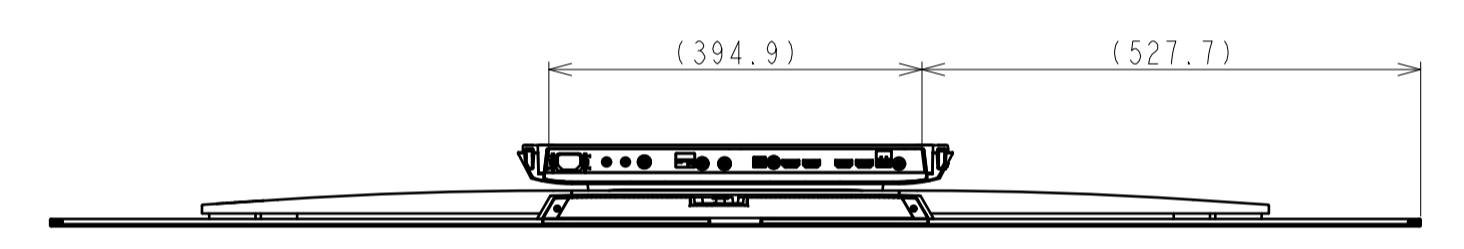

Area	JAPAN	NORTH AMERICA	LATIN AMERICA	EUROPE	GENERAL AREA	CHINA
Model Name	KJ-65A1	XBR-65A1E	XBR-65A1E	KD-65A1	KD-65A1	KD-65A1
SV No.	SV-34035	SV-34002	SV-34014	SV-34032	SV-34020	SV-34029
DIMENSION	TV only (WxHxD)	145.1x83.4x8.6(0.78) cm	1451x834x86(7.8) mm / 57 1/4 x 32 7/8 x 3 1/2(5/16) inch	1451x834x86(7.8) mm	Approx. 145.1x83.4x8.6(0.78) cm	Approx. 1451x834x86(7.8) mm
	TV with Stand (WxHxD)	145.1x83.2x33.9 cm	1451x832x339 mm / 57 1/4 x 32 7/8 x 13 3/8 inch	1451x832x339 mm	Approx. 145.1x83.2x33.9 cm	Approx. 1451x832x339 mm
	Media Receiver (WxHxD)	-	-	-	-	-
	Monitor only (WxHxD)	-	-	-	-	-
	Monitor with Stand (WxHxD)	-	-	-	-	-
	Media Receiver with Stand (WxHxD)	-	-	-	-	-
	Satellite Speaker (WxHxD)	-	-	-	-	-
Stand Width	46.8 cm	468 mm / 18 1/2 inch	468 mm	Approx. 46.8 cm	Approx. 468 mm	Approx. 468 mm
VESA Hole Pitch	40.0x20.0 cm	400x200 mm / 15 3/4 x 7 7/8 inch	400x200mm	40.0x20.0 cm	400x200 mm	400x200 mm
WEIGHT	TV only	29.8 Kg	29.8 Kg / 65.7 lb	29.8 Kg	Approx. 29.8 Kg	Approx. 29.8 Kg
	TV with Stand	36.2 Kg	36.2 Kg / 79.8 lb	36.2 Kg	Approx. 36.2 Kg	Approx. 36.2 Kg
	Media Receiver	-	-	-	-	-
	Monitor only	-	-	-	-	-
	Monitor with Stand	-	-	-	-	-
	Media Receiver with Stand	-	-	-	-	-
Remarks						

TV with Stand

(without Cover)

HISTORY		RELEASE NO.		REVISION		SIGN.		GENERAL TOLERANCE		DATE OF ISSUE	
DATE		DATE		DATE		DATE				2017.01.12	
LEGAL OWNER		MATERIAL COLOR		FINISH COLOR						DOCUMENT TYPE	
Sony Corporation										EXTERIOR DRAWING	
RESPONSIBLE DEPARTMENT		SCALE		UNIT		ORIGINAL MODEL		DESCRIPTION (E)		TOLERANCING	
SVP-TV-PDC-MECHANICAL DESIGN		1:8		MM		65(A1)		65(A1) EXTERIOR VIEW		ISO 8015	
DRAWN BY		CHECKED BY		APPROVED BY		TENTATIVE MODEL		DESCRIPTION (E)		SHEET/PAGES	
						65(A1) EXTERIOR VIEW				1 / 2	
						TENTATIVE PART NO.		PART NO.			

TV only (without Stand)

SU-WL450 Slim

SU-WL450 Standard

DRAWING
SONY STANDARD