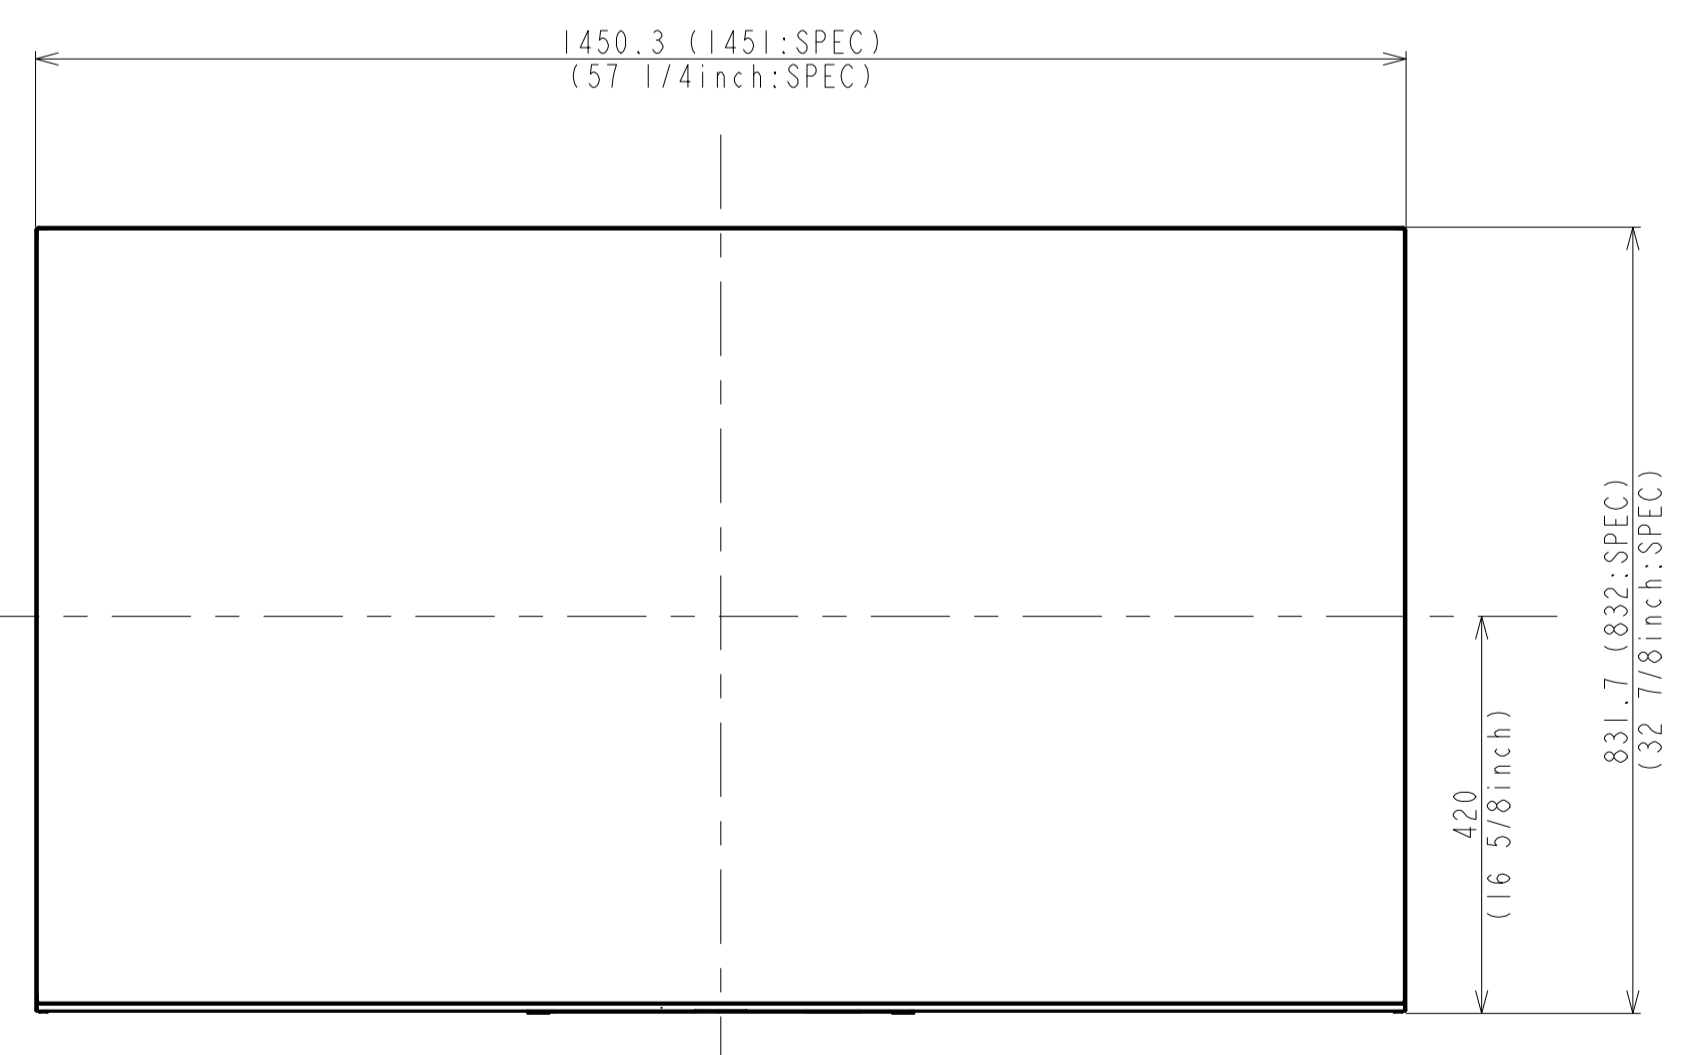

Area	JAPAN	NORTH AMERICA	LATIN AMERICA	EUROPE	GENERAL AREA	CHINA
Model Name	KJ-65A1	XBR-65A1E	XBR-65A1E	KD-65A1	KD-65A1	KD-65A1
SV No.	SV-34035	SV-34002	SV-34014	SV-34032	SV-34020	SV-34029
DIMENSION	TV only (WxHxD)	145.1x83.4x8.6(0.78) cm	1451x834x86(7.8) mm / 57 1/4 x 32 7/8 x 3 1/2(5/16) inch	1451x834x86(7.8) mm	Approx. 145.1x83.4x8.6(0.78) cm	Approx. 1451x834x86(7.8) mm
	TV with Stand (WxHxD)	145.1x83.2x33.9 cm	1451x832x339 mm / 57 1/4 x 32 7/8 x 13 3/8 inch	1451x832x339 mm	Approx. 145.1x83.2x33.9 cm	Approx. 1451x832x339 mm
	Media Receiver (WxHxD)	-	-	-	-	-
	Monitor only (WxHxD)	-	-	-	-	-
	Monitor with Stand (WxHxD)	-	-	-	-	-
	Media Receiver with Stand (WxHxD)	-	-	-	-	-
	Satellite Speaker (WxHxD)	-	-	-	-	-
Stand Width	46.8 cm	468 mm / 18 1/2 inch	468 mm	Approx. 46.8 cm	Approx. 468 mm	Approx. 468 mm
VESA Hole Pitch	40.0x20.0 cm	400x200 mm / 15 3/4 x 7 7/8 inch	400x200mm	40.0x20.0 cm	400x200 mm	400x200 mm
WEIGHT	TV only	29.8 Kg	29.8 Kg / 65.7 lb	29.8 Kg	Approx. 29.8 Kg	Approx. 29.8 Kg
	TV with Stand	36.2 Kg	36.2 Kg / 79.8 lb	36.2 Kg	Approx. 36.2 Kg	Approx. 36.2 Kg
	Media Receiver	-	-	-	-	-
	Monitor only	-	-	-	-	-
	Monitor with Stand	-	-	-	-	-
	Media Receiver with Stand	-	-	-	-	-
Remarks						

TV with Stand

(without Cover)

HISTORY		RELEASE NO.		REVISION		SIGN.		GENERAL TOLERANCE		DATE OF ISSUE	
DATE		DATE		DATE		DATE				2017.01.12	
LEGAL OWNER		MATERIAL COLOR		FINISH COLOR						DOCUMENT TYPE	
Sony Corporation										EXTERIOR DRAWING	
RESPONSIBLE DEPARTMENT		SCALE		UNIT		ORIGINAL MODEL		DESCRIPTION (E)		TOLERANCING	
SVP-TV-PDC-MECHANICAL DESIGN		1:8		MM		65(A1)		65(A1) EXTERIOR VIEW		ISO 8015	
DRAWN BY		CHECKED BY		APPROVED BY		TENTATIVE MODEL		DESCRIPTION (E)		SHEET/PAGES	
						65(A1) EXTERIOR VIEW				1 / 2	
						TENTATIVE PART NO.		PART NO.			

TV only (without Stand)

SU-WL450 Slim

SU-WL450 Standard

DRAWING
SONY STANDARD