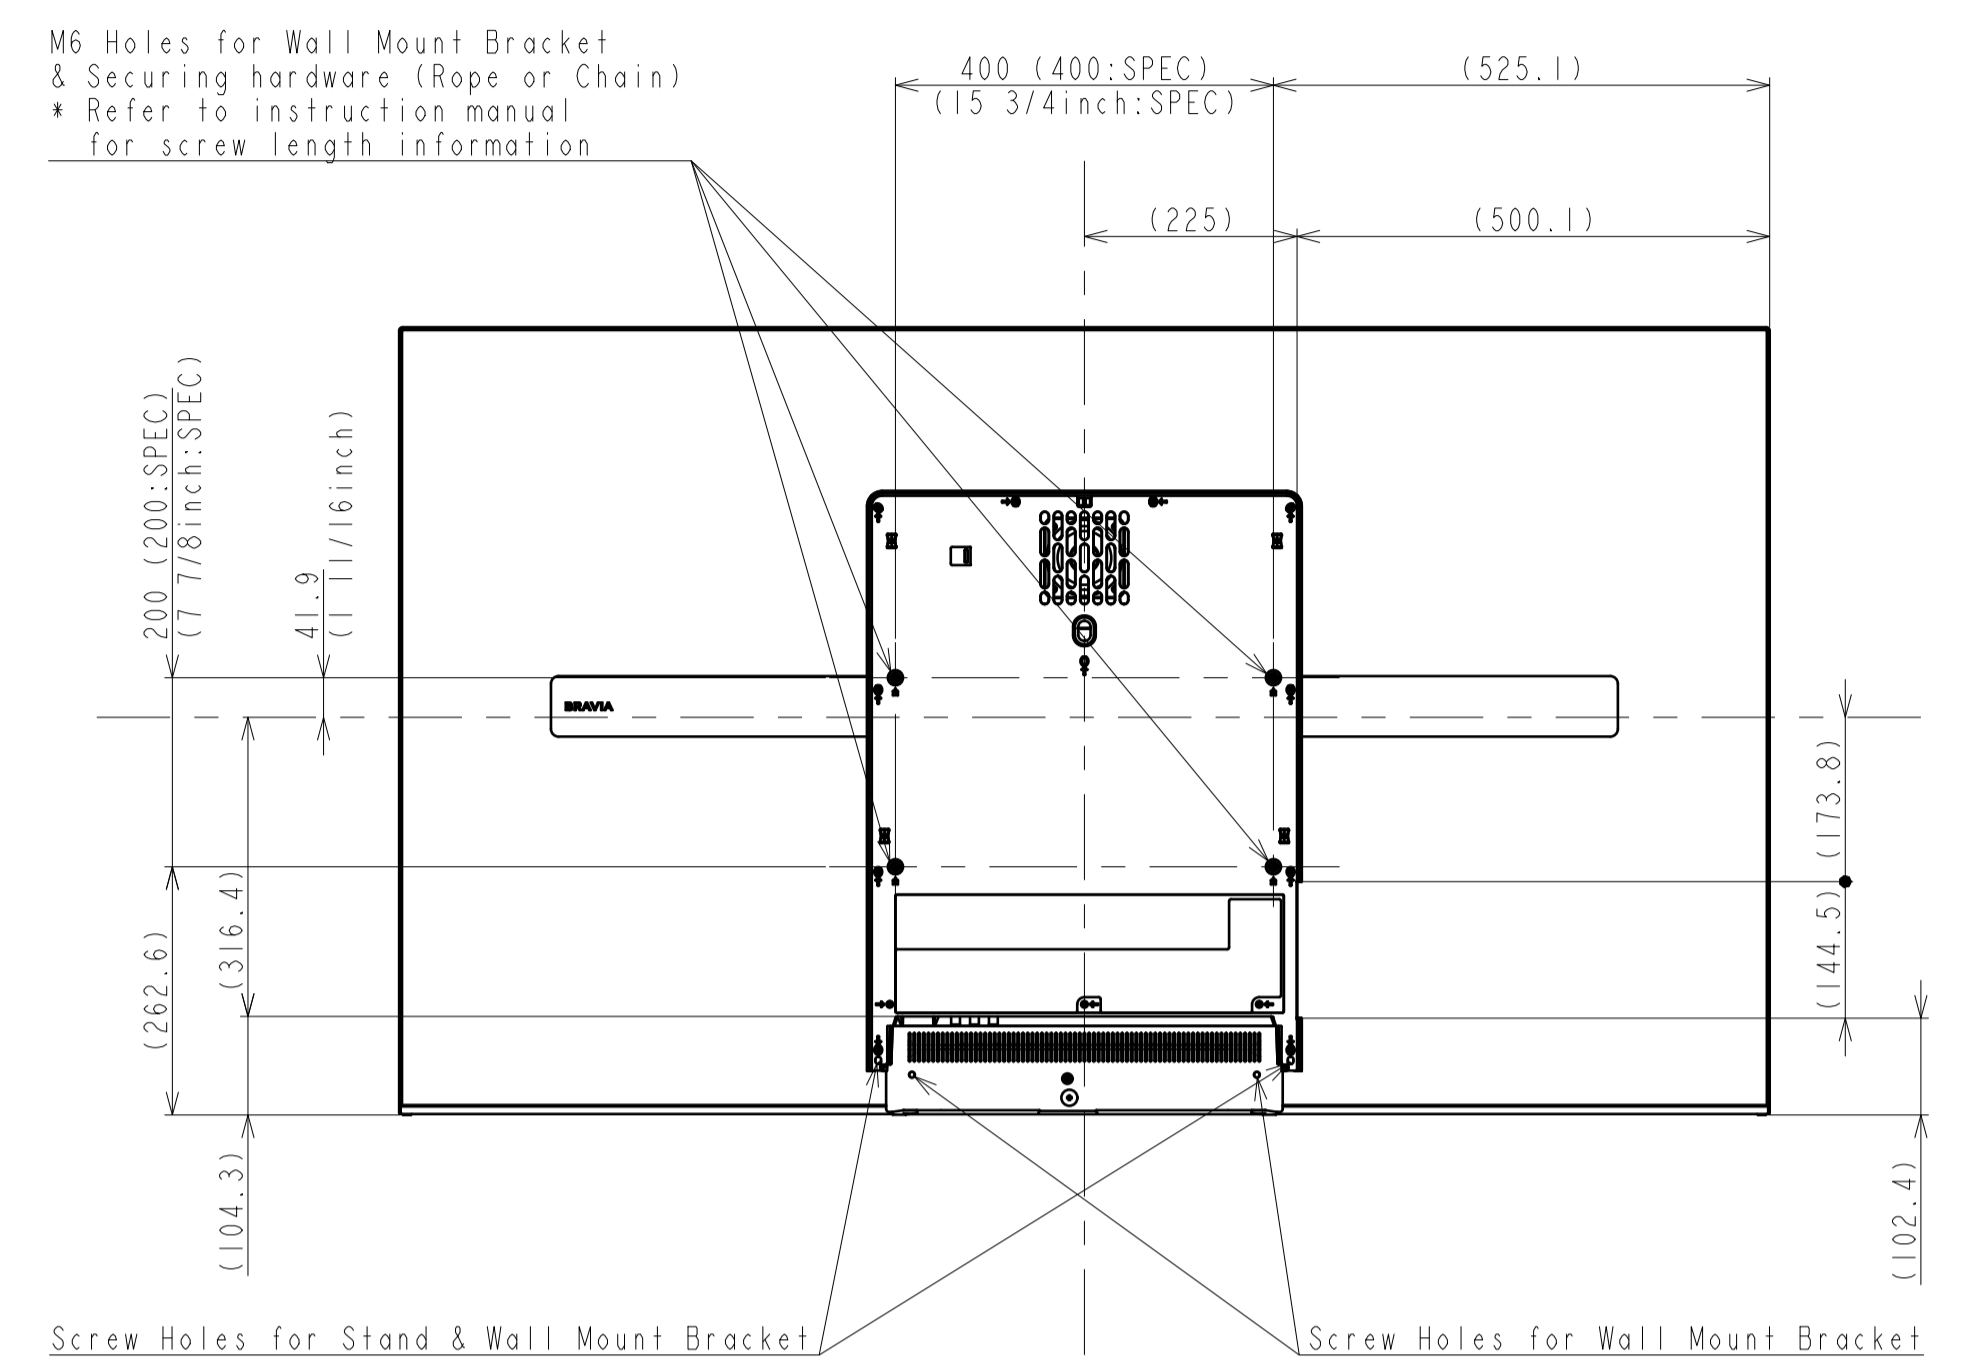

Area	JAPAN	NORTH AMERICA	LATIN AMERICA	EUROPE	GENERAL AREA	CHINA
Model Name	KJ-65A1	XBR-65A1E	XBR-65A1E	KD-65A1	KD-65A1	KD-65A1
SV No.	SV-34035	SV-34002	SV-34014	SV-34032	SV-34020	SV-34029
DIMENSION	TV only (WxHxD)	145.1x83.4x8.6(0.78) cm	1451x834x86(7.8) mm / 57 1/4 x 32 7/8 x 3 1/2(5/16) inch	1451x834x86(7.8) mm	Approx. 145.1x83.4x8.6(0.78) cm	Approx. 1451x834x86(7.8) mm
	TV with Stand (WxHxD)	145.1x83.2x33.9 cm	1451x832x339 mm / 57 1/4 x 32 7/8 x 13 3/8 inch	1451x832x339 mm	Approx. 145.1x83.2x33.9 cm	Approx. 1451x832x339 mm
	Media Receiver (WxHxD)	-	-	-	-	-
	Monitor only (WxHxD)	-	-	-	-	-
	Monitor with Stand (WxHxD)	-	-	-	-	-
	Media Receiver with Stand (WxHxD)	-	-	-	-	-
	Satellite Speaker (WxHxD)	-	-	-	-	-
Stand Width	46.8 cm	468 mm / 18 1/2 inch	468 mm	Approx. 46.8 cm	Approx. 468 mm	Approx. 468 mm
VESA Hole Pitch	40.0x20.0 cm	400x200 mm / 15 3/4 x 7 7/8 inch	400x200mm	40.0x20.0 cm	400x200 mm	400x200 mm
WEIGHT	TV only	29.8 Kg	29.8 Kg / 65.7 lb	29.8 Kg	Approx. 29.8 Kg	Approx. 29.8 Kg
	TV with Stand	36.2 Kg	36.2 Kg / 79.8 lb	36.2 Kg	Approx. 36.2 Kg	Approx. 36.2 Kg
	Media Receiver	-	-	-	-	-
	Monitor only	-	-	-	-	-
	Monitor with Stand	-	-	-	-	-
	Media Receiver with Stand	-	-	-	-	-
Remarks						

TV with Stand

(without Cover)

HISTORY		RELEASE NO.		REVISION		SIGN.		GENERAL TOLERANCE		DATE OF ISSUE	
DATE		DATE		DATE		DATE				2017.01.12	
LEGAL OWNER		MATERIAL COLOR		FINISH COLOR						DOCUMENT TYPE	
Sony Corporation										EXTERIOR DRAWING	
RESPONSIBLE DEPARTMENT		SCALE		UNIT		ORIGINAL MODEL		DESCRIPTION (E)		TOLERANCING	
SVP-TV-PDC-MECHANICAL DESIGN		1:8		MM		65(A1)		65(A1) EXTERIOR VIEW		ISO 8015	
DRAWN BY		CHECKED BY		APPROVED BY		TENTATIVE MODEL		DESCRIPTION (E)		SHEET/PAGES	
						65(A1) EXTERIOR VIEW				1 / 2	
						TENTATIVE PART NO.		PART NO.			

TV only (without Stand)

SU-WL450 Slim

SU-WL450 Standard

DRAWING
SONY STANDARD