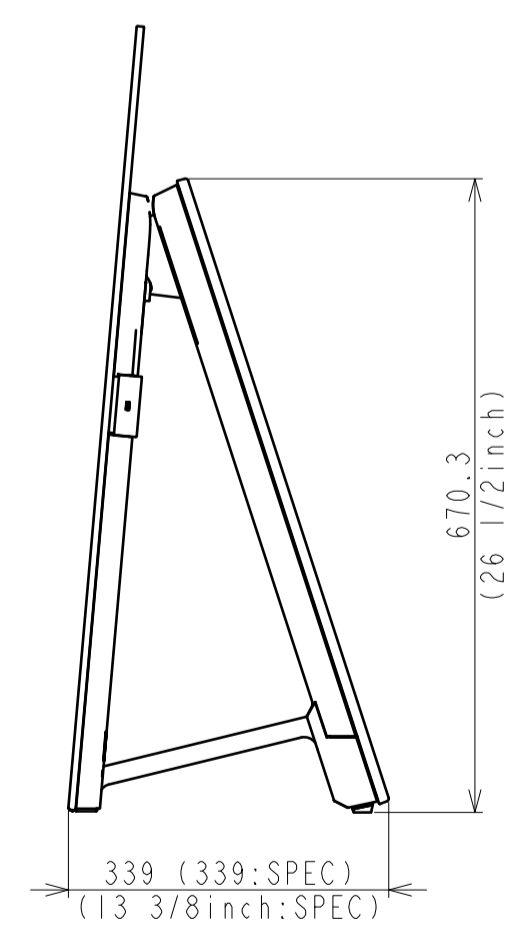

Area	JAPAN	NORTH AMERICA	LATIN AMERICA	EUROPE	GENERAL AREA	CHINA
Model Name	KJ-65A1	XBR-65A1E	XBR-65A1E	KD-65A1	KD-65A1	KD-65A1
SV No.	SV-34035	SV-34002	SV-34014	SV-34032	SV-34020	SV-34029
DIMENSION	TV only (WxHxD)	145.1x83.4x8.6(0.78) cm	1451x834x86(7.8) mm / 57 1/4 x 32 7/8 x 3 1/2(5/16) inch	1451x834x86(7.8) mm	Approx. 145.1x83.4x8.6(0.78) cm	Approx. 1451x834x86(7.8) mm
	TV with Stand (WxHxD)	145.1x83.2x33.9 cm	1451x832x339 mm / 57 1/4 x 32 7/8 x 13 3/8 inch	1451x832x339 mm	Approx. 145.1x83.2x33.9 cm	Approx. 1451x832x339 mm
	Media Receiver (WxHxD)	-	-	-	-	-
	Monitor only (WxHxD)	-	-	-	-	-
	Monitor with Stand (WxHxD)	-	-	-	-	-
	Media Receiver with Stand (WxHxD)	-	-	-	-	-
	Satellite Speaker (WxHxD)	-	-	-	-	-
Stand Width	46.8 cm	468 mm / 18 1/2 inch	468 mm	Approx. 46.8 cm	Approx. 468 mm	Approx. 468 mm
VESA Hole Pitch	40.0x20.0 cm	400x200 mm / 15 3/4 x 7 7/8 inch	400x200mm	40.0x20.0 cm	400x200 mm	400x200 mm
WEIGHT	TV only	29.8 Kg	29.8 Kg / 65.7 lb	29.8 Kg	Approx. 29.8 Kg	Approx. 29.8 Kg
	TV with Stand	36.2 Kg	36.2 Kg / 79.8 lb	36.2 Kg	Approx. 36.2 Kg	Approx. 36.2 Kg
	Media Receiver	-	-	-	-	-
	Monitor only	-	-	-	-	-
	Monitor with Stand	-	-	-	-	-
	Media Receiver with Stand	-	-	-	-	-
Remarks						

TV with Stand

(without Cover)

HISTORY		RELEASE NO.		REVISION		SIGN.		GENERAL TOLERANCE		DATE OF ISSUE	
DATE		DATE		DATE		DATE				2017.01.12	
LEGAL OWNER		MATERIAL COLOR		FINISH COLOR						DOCUMENT TYPE	
Sony Corporation										EXTERIOR DRAWING	
RESPONSIBLE DEPARTMENT		SCALE		UNIT		ORIGINAL MODEL		DESCRIPTION (E)		TOLERANCING	
SVP-TV-PDC-MECHANICAL DESIGN		1:8		MM		65(A1)		65(A1) EXTERIOR VIEW		ISO 8015	
DRAWN BY		CHECKED BY		APPROVED BY		TENTATIVE MODEL		DESCRIPTION (E)		SHEET/PAGES	
						65(A1) EXTERIOR VIEW				1 / 2	
						TENTATIVE PART NO.		PART NO.			

TV only (without Stand)

SU-WL450 Slim

SU-WL450 Standard

DRAWING
SONY STANDARD