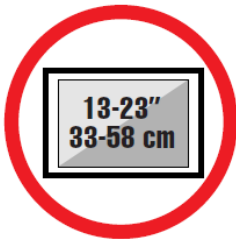

reflecta FLE XO DeskStand 23-1010

Product information:

- Universal Monitor mount
- Max loading weight: 8 kg
- Tilt: +/-15°
- 360° Rotation
- Portrait and landscape view
- Width: 520 mm
- Height: 375 mm
- 13-23" / 33-58 cm
- Vesa: 75x75, 100x100