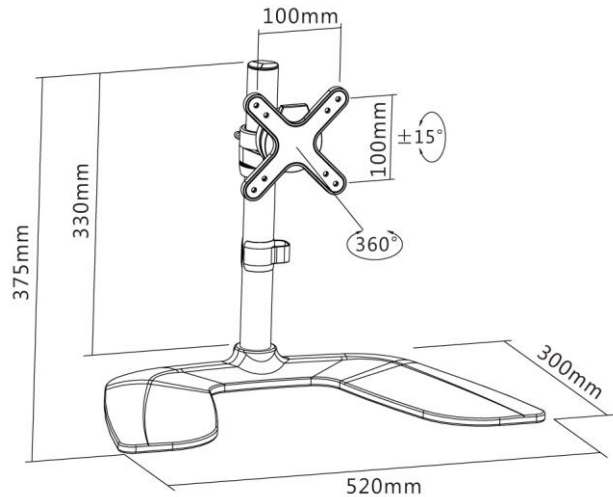

reflecta FLE XO DeskStand 23-1010

Product information:

- Universal Monitor mount
- Max loading weight: 8 kg
- Tilt: +/-15°
- 360° Rotation
- Portrait and landscape view
- Width: 520 mm
- Height: 375 mm
- 13-23" / 33-58 cm
- Vesa: 75x75, 100x100