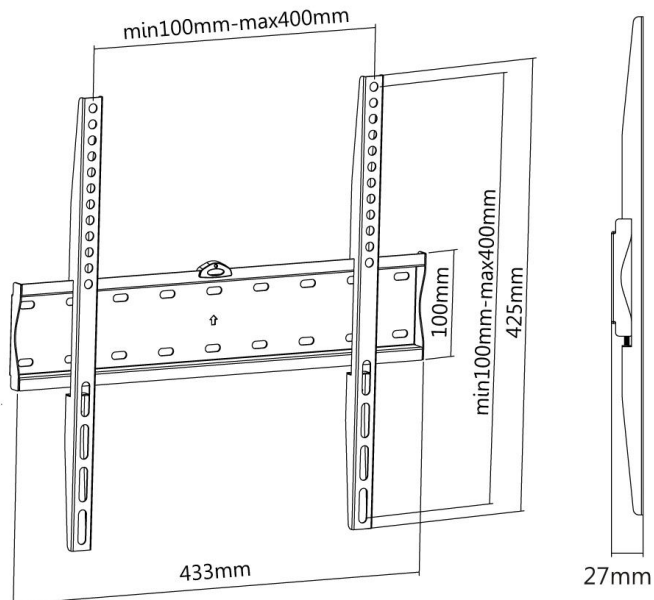

reflecta PLANO Slim 55-4040

Product information:

- Universal TV wall mount
- Max loading weight 40 kg
- 32 – 55" (81 -140 cm)
- Vesa: 200x200, 300x300, 400x200, 400x400
- Distance to wall: 2,7 cm

Code.: 23137