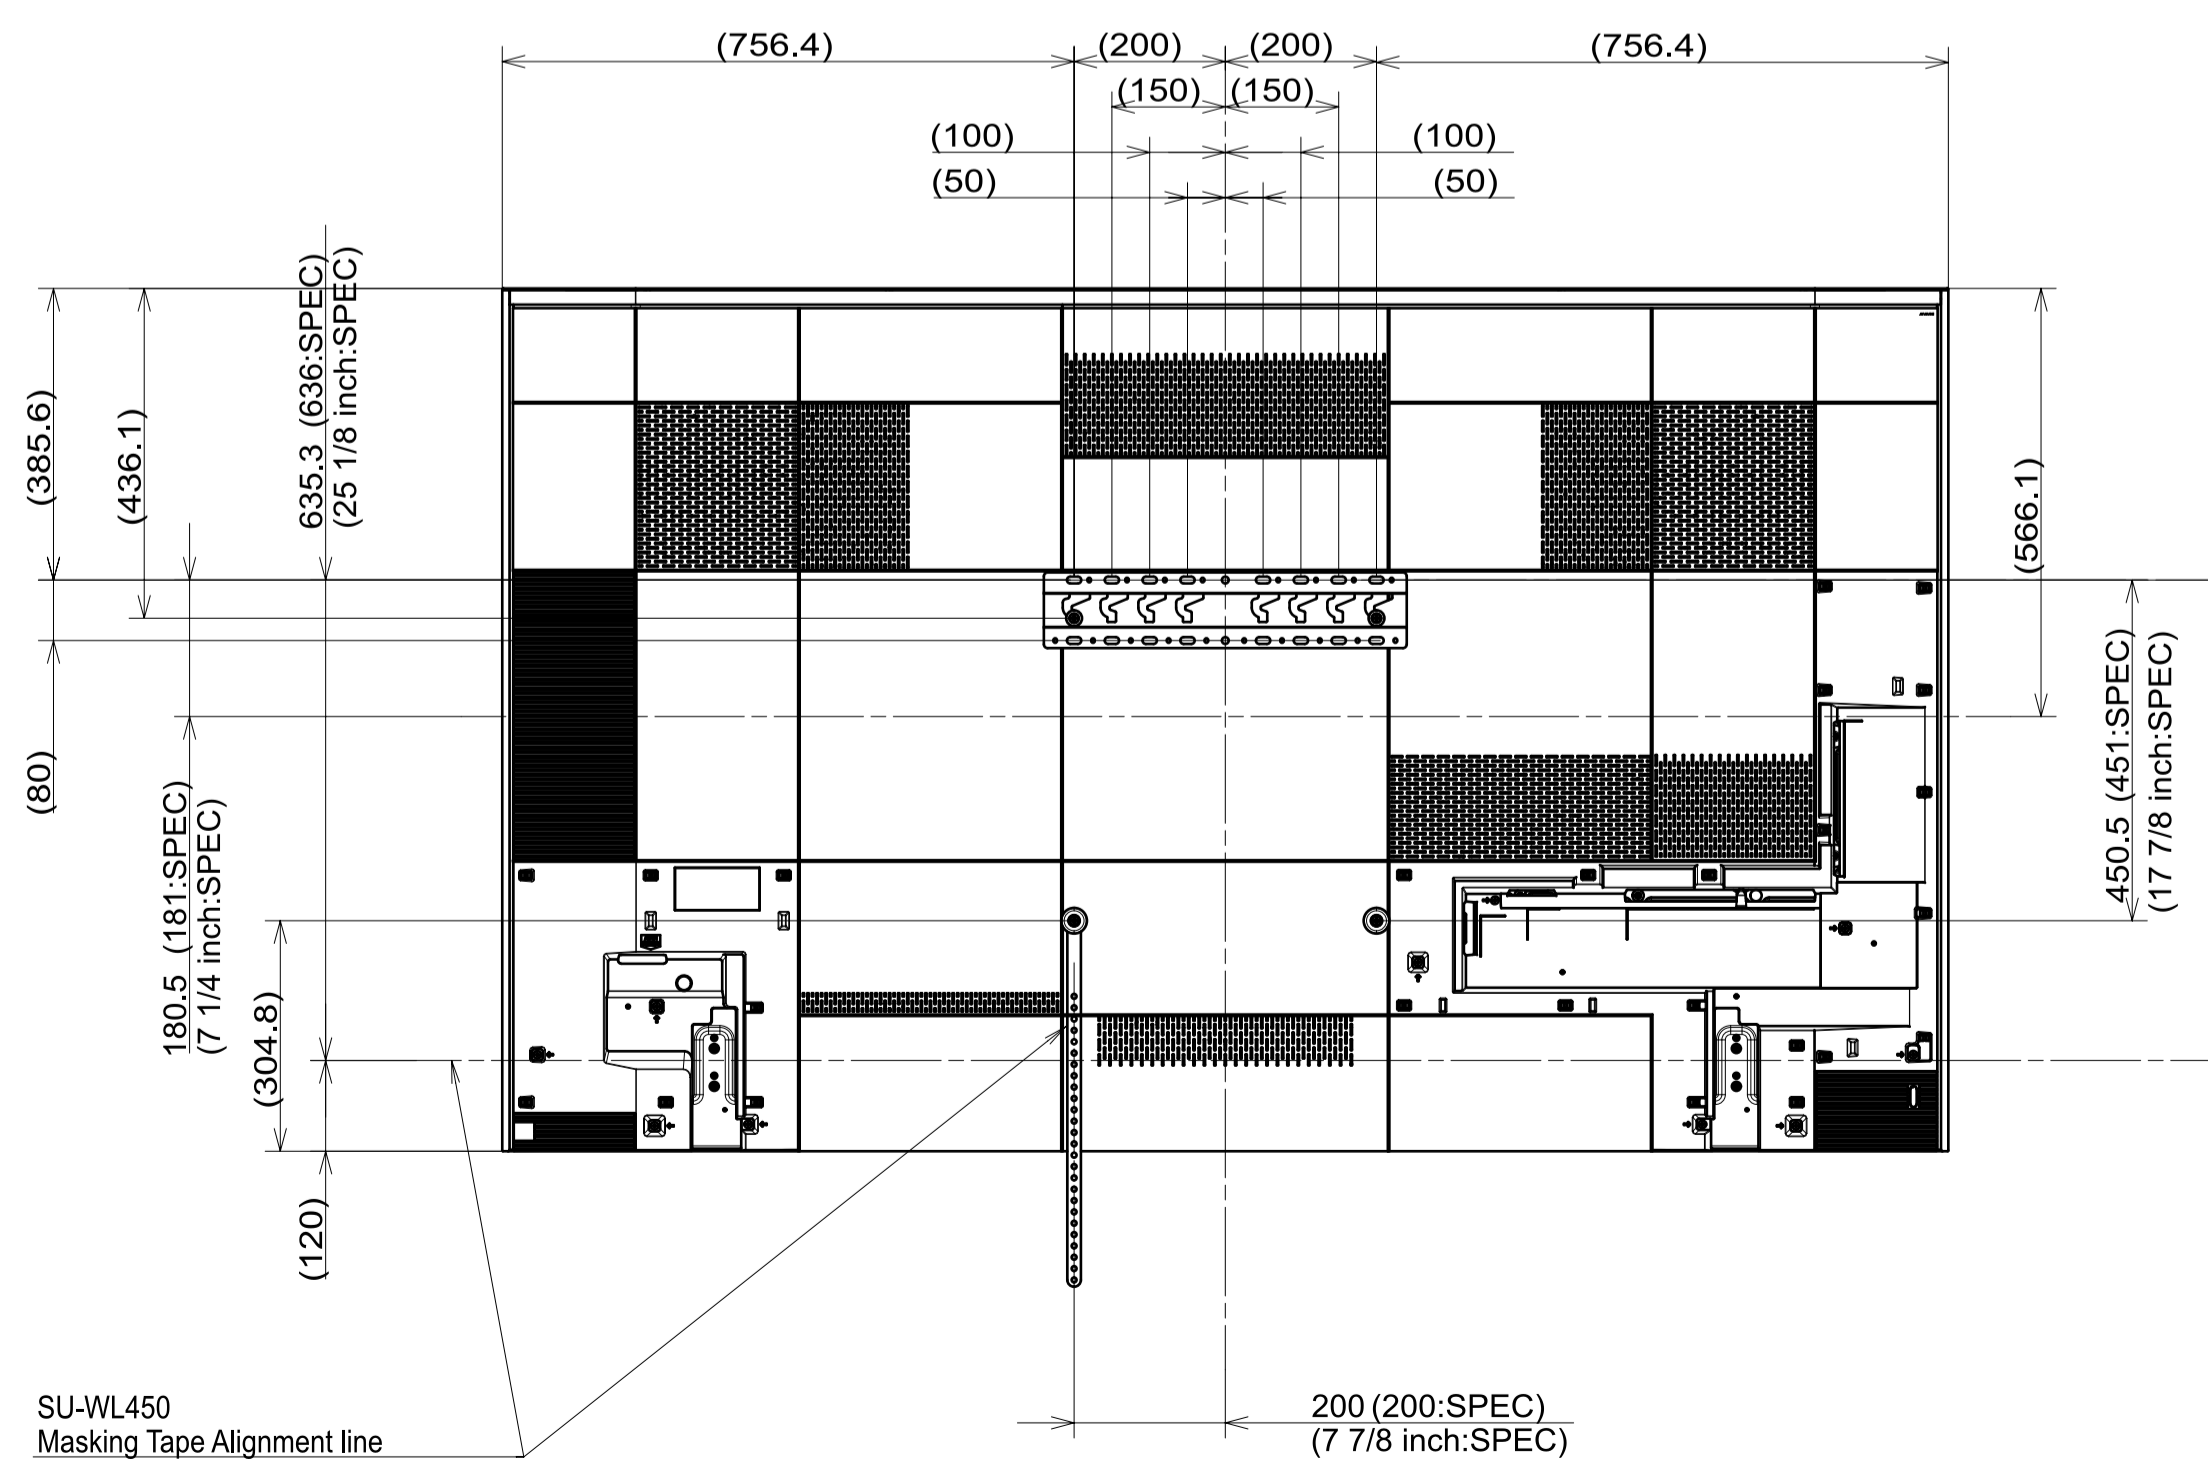

Area	JAPAN	NORTH AMERICA	LATIN AMERICA	EUROPE	GENERAL AREA	CHINA
Model Name	KJ-85Z9G	XBR-85Z9G	XBR-85Z9G	KD-85ZG9	KD-85Z9G	KD-85Z9G

mm

TV WITH STAND

Area	JAPAN	NORTH AMERICA	LATIN AMERICA	EUROPE	GENERAL AREA	CHINA
Model Name	KJ-85Z9G	XBR-85Z9G	XBR-85Z9G	KD-85Z9G	KD-85Z9G	KD-85Z9G

TV WITHOUT STAND

mm

SU-WL450

SLIM MOUNT

STANDARD MOUNT

SU-WL450 Masking Tape Alignment line 200 (200:SPEC) (7 7/8 inch:SPEC)