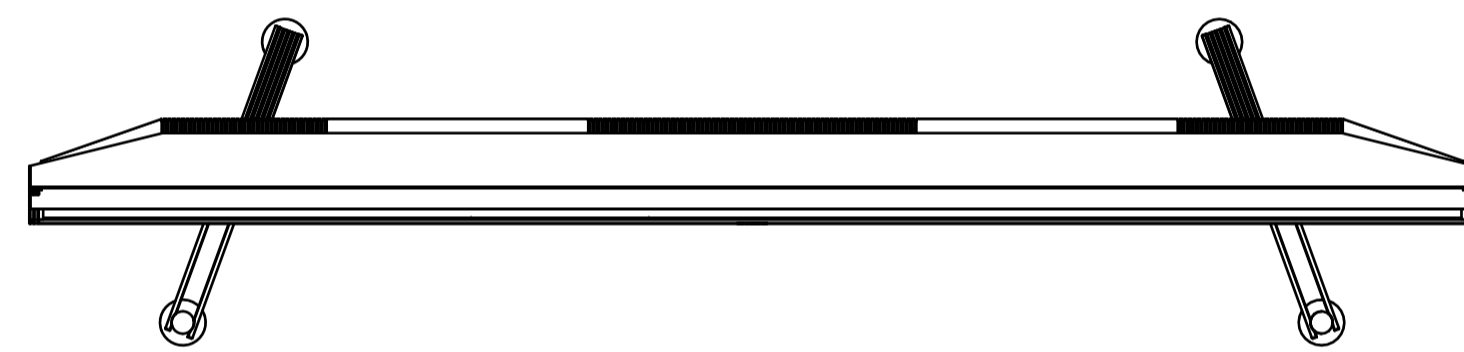

Area	JAPAN	NORTH AMERICA	LATIN AMERICA	EUROPE	GENERAL AREA	CHINA
Model Name	KJ-85Z9G	XBR-85Z9G	XBR-85Z9G	KD-85ZG9	KD-85Z9G	KD-85Z9G

mm

TV WITH STAND

Area	JAPAN	NORTH AMERICA	LATIN AMERICA	EUROPE	GENERAL AREA	CHINA
Model Name	KJ-85Z9G	XBR-85Z9G	XBR-85Z9G	KD-85Z9G	KD-85Z9G	KD-85Z9G

TV WITHOUT STAND

mm

SU-WL450

SLIM MOUNT

STANDARD MOUNT

SU-WL450 Masking Tape Alignment line 200 (200:SPEC) (7 7/8 inch:SPEC)