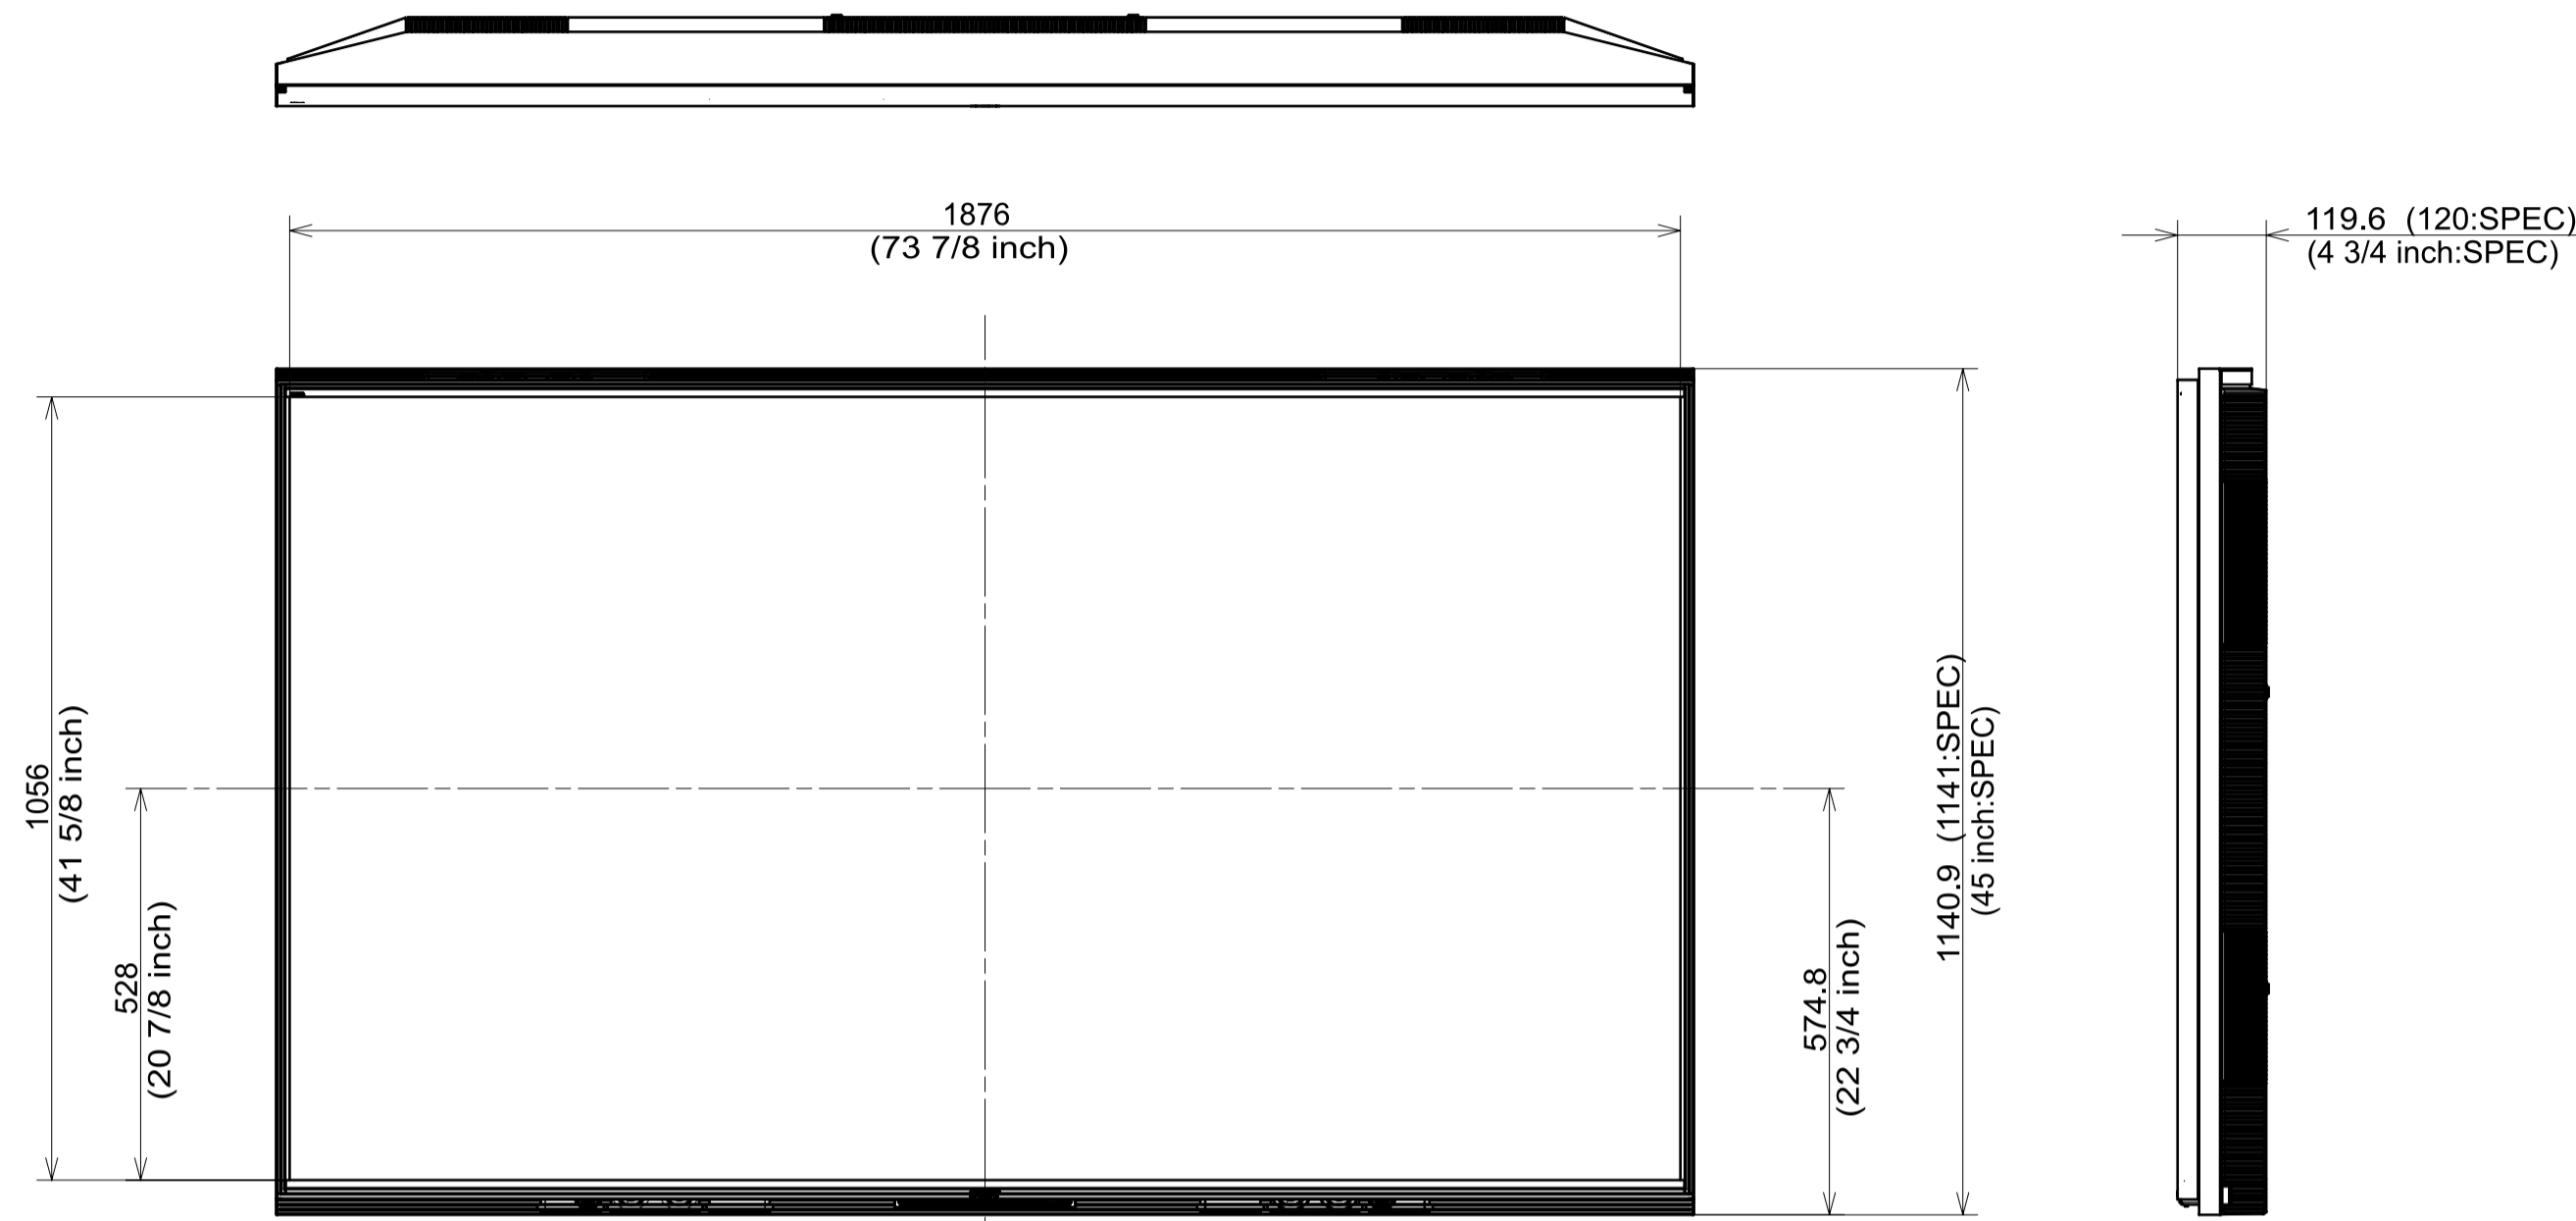

Area	JAPAN	NORTH AMERICA	LATIN AMERICA	EUROPE	GENERAL AREA	CHINA
Model Name	KJ-85Z9G	XBR-85Z9G	XBR-85Z9G	KD-85ZG9	KD-85Z9G	KD-85Z9G

mm

TV WITH STAND

Area	JAPAN	NORTH AMERICA	LATIN AMERICA	EUROPE	GENERAL AREA	CHINA
Model Name	KJ-85Z9G	XBR-85Z9G	XBR-85Z9G	KD-85Z9G	KD-85Z9G	KD-85Z9G

TV WITHOUT STAND

mm

SU-WL450

SLIM MOUNT

STANDARD MOUNT

SU-WL450 Masking Tape Alignment line 200 (200:SPEC) (7 7/8 inch:SPEC)