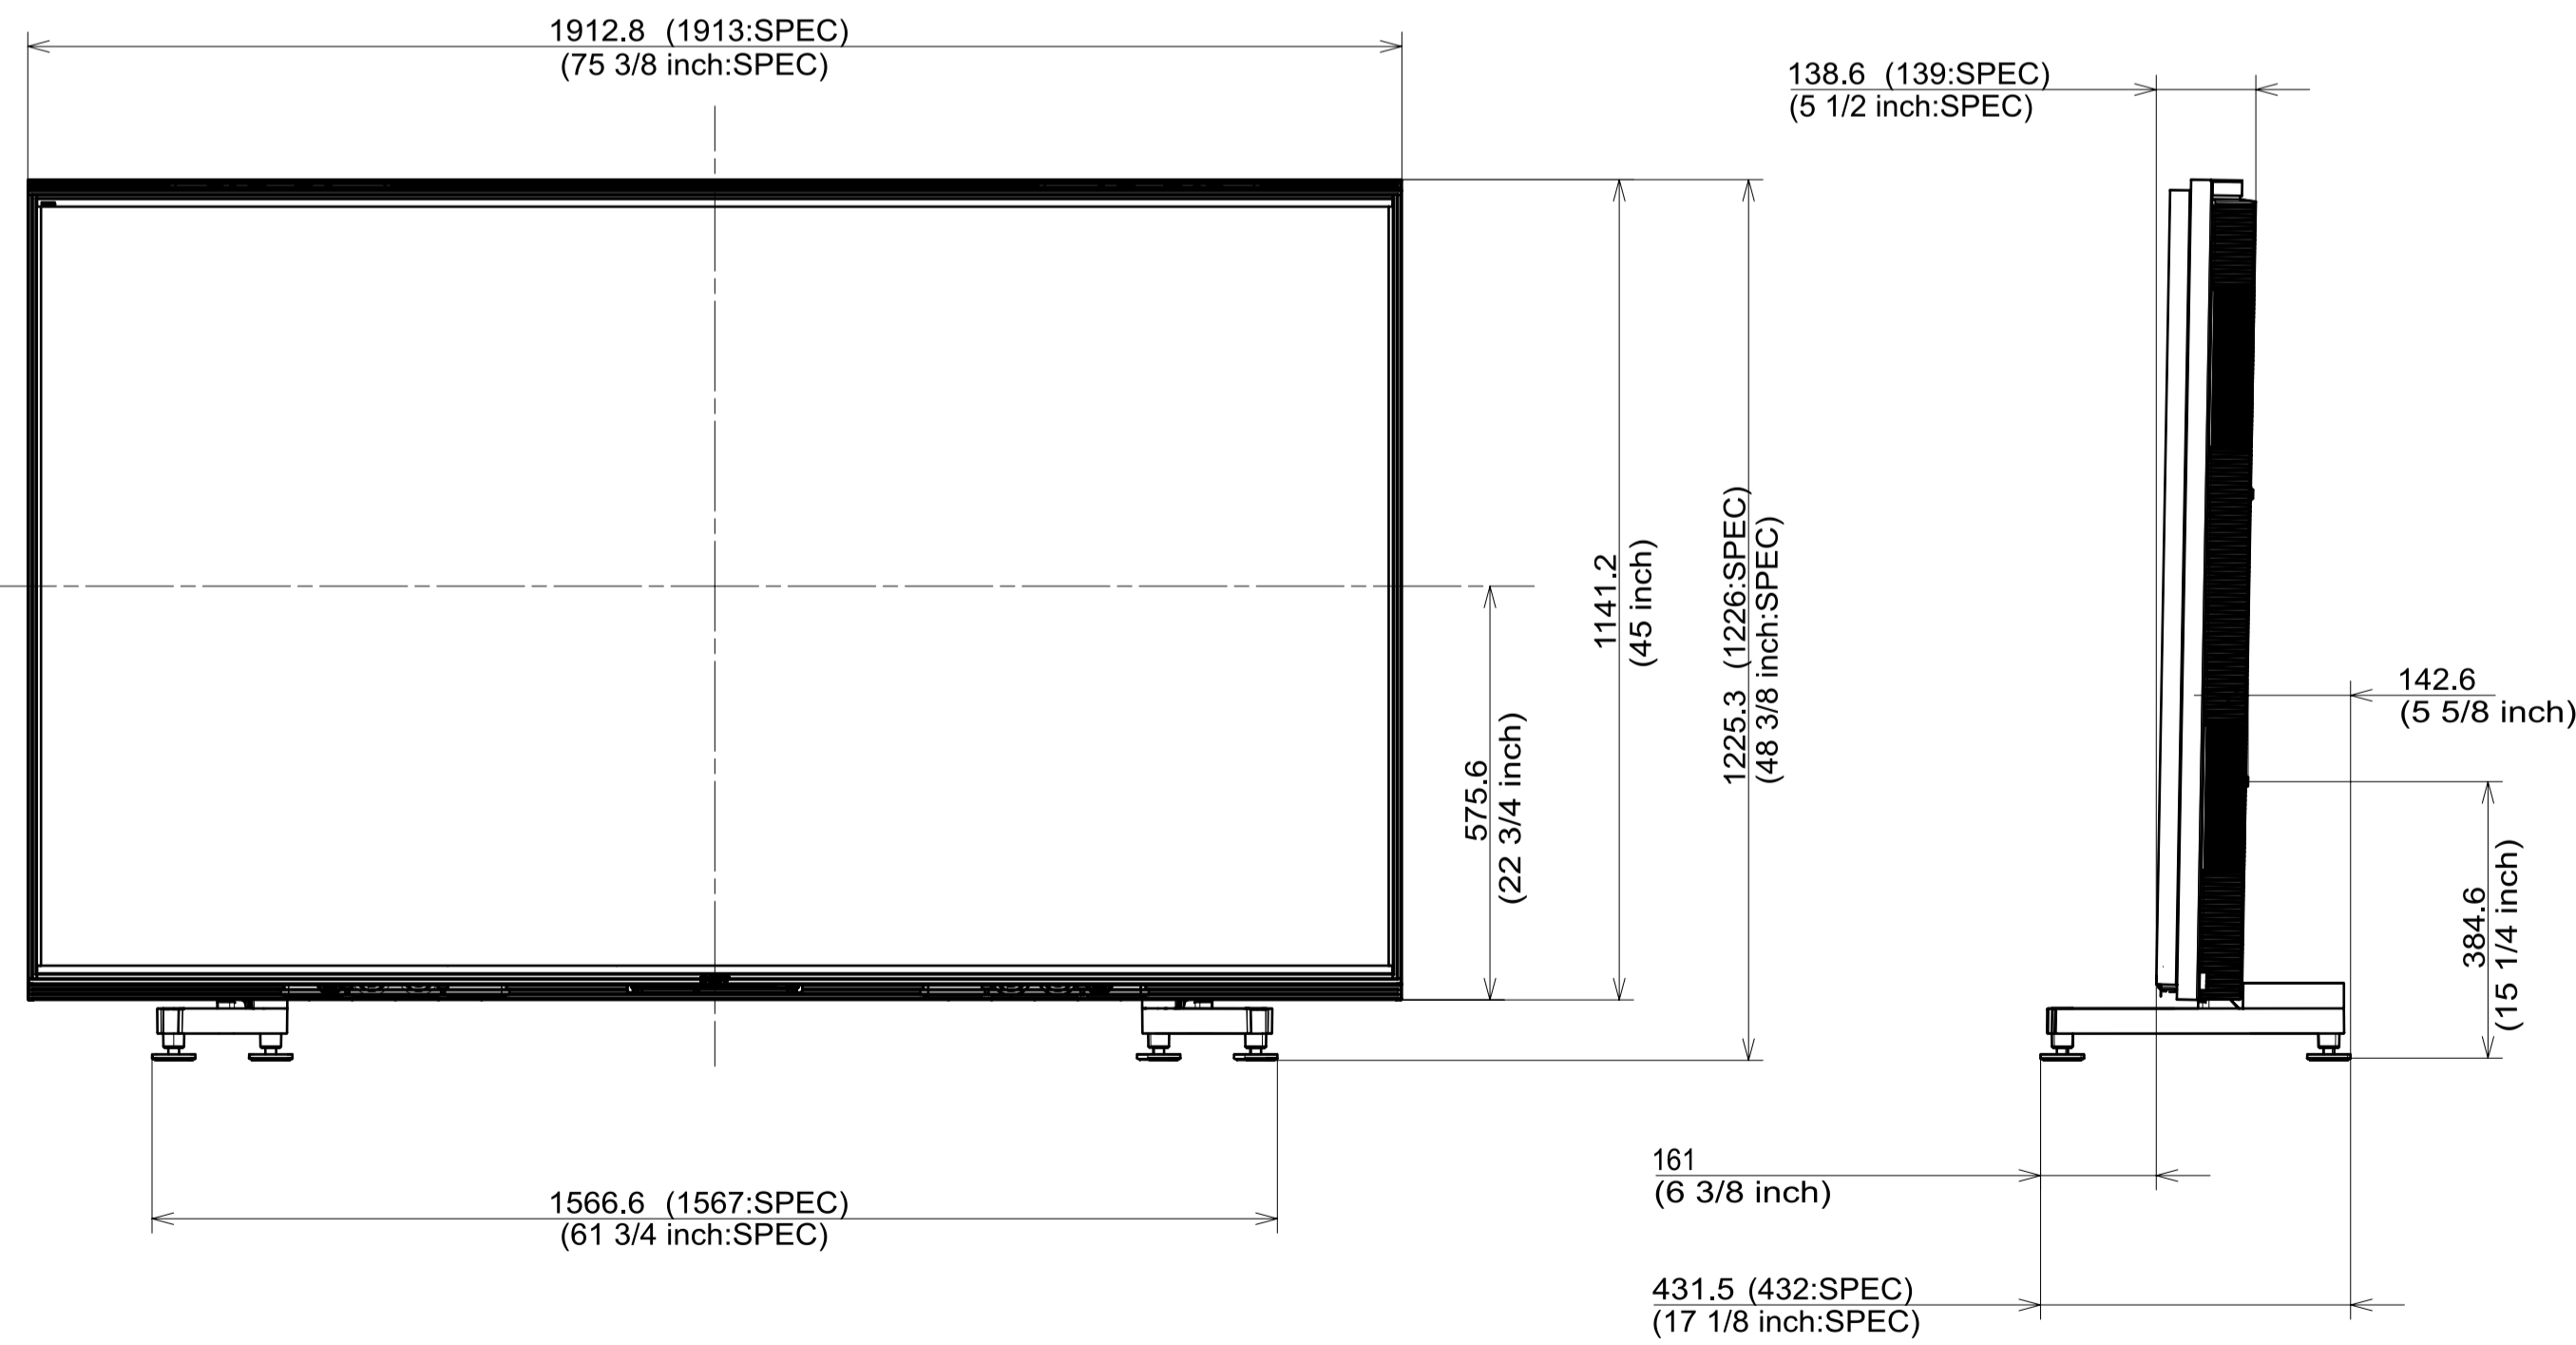

Area	JAPAN	NORTH AMERICA	LATIN AMERICA	EUROPE	GENERAL AREA	CHINA
Model Name	KJ-85Z9G	XBR-85Z9G	XBR-85Z9G	KD-85ZG9	KD-85Z9G	KD-85Z9G

mm

TV WITH STAND

Area	JAPAN	NORTH AMERICA	LATIN AMERICA	EUROPE	GENERAL AREA	CHINA
Model Name	KJ-85Z9G	XBR-85Z9G	XBR-85Z9G	KD-85Z9G	KD-85Z9G	KD-85Z9G

TV WITHOUT STAND

mm

SU-WL450

SLIM MOUNT

STANDARD MOUNT

SU-WL450 Masking Tape Alignment line 200 (200:SPEC) (7 7/8 inch:SPEC)