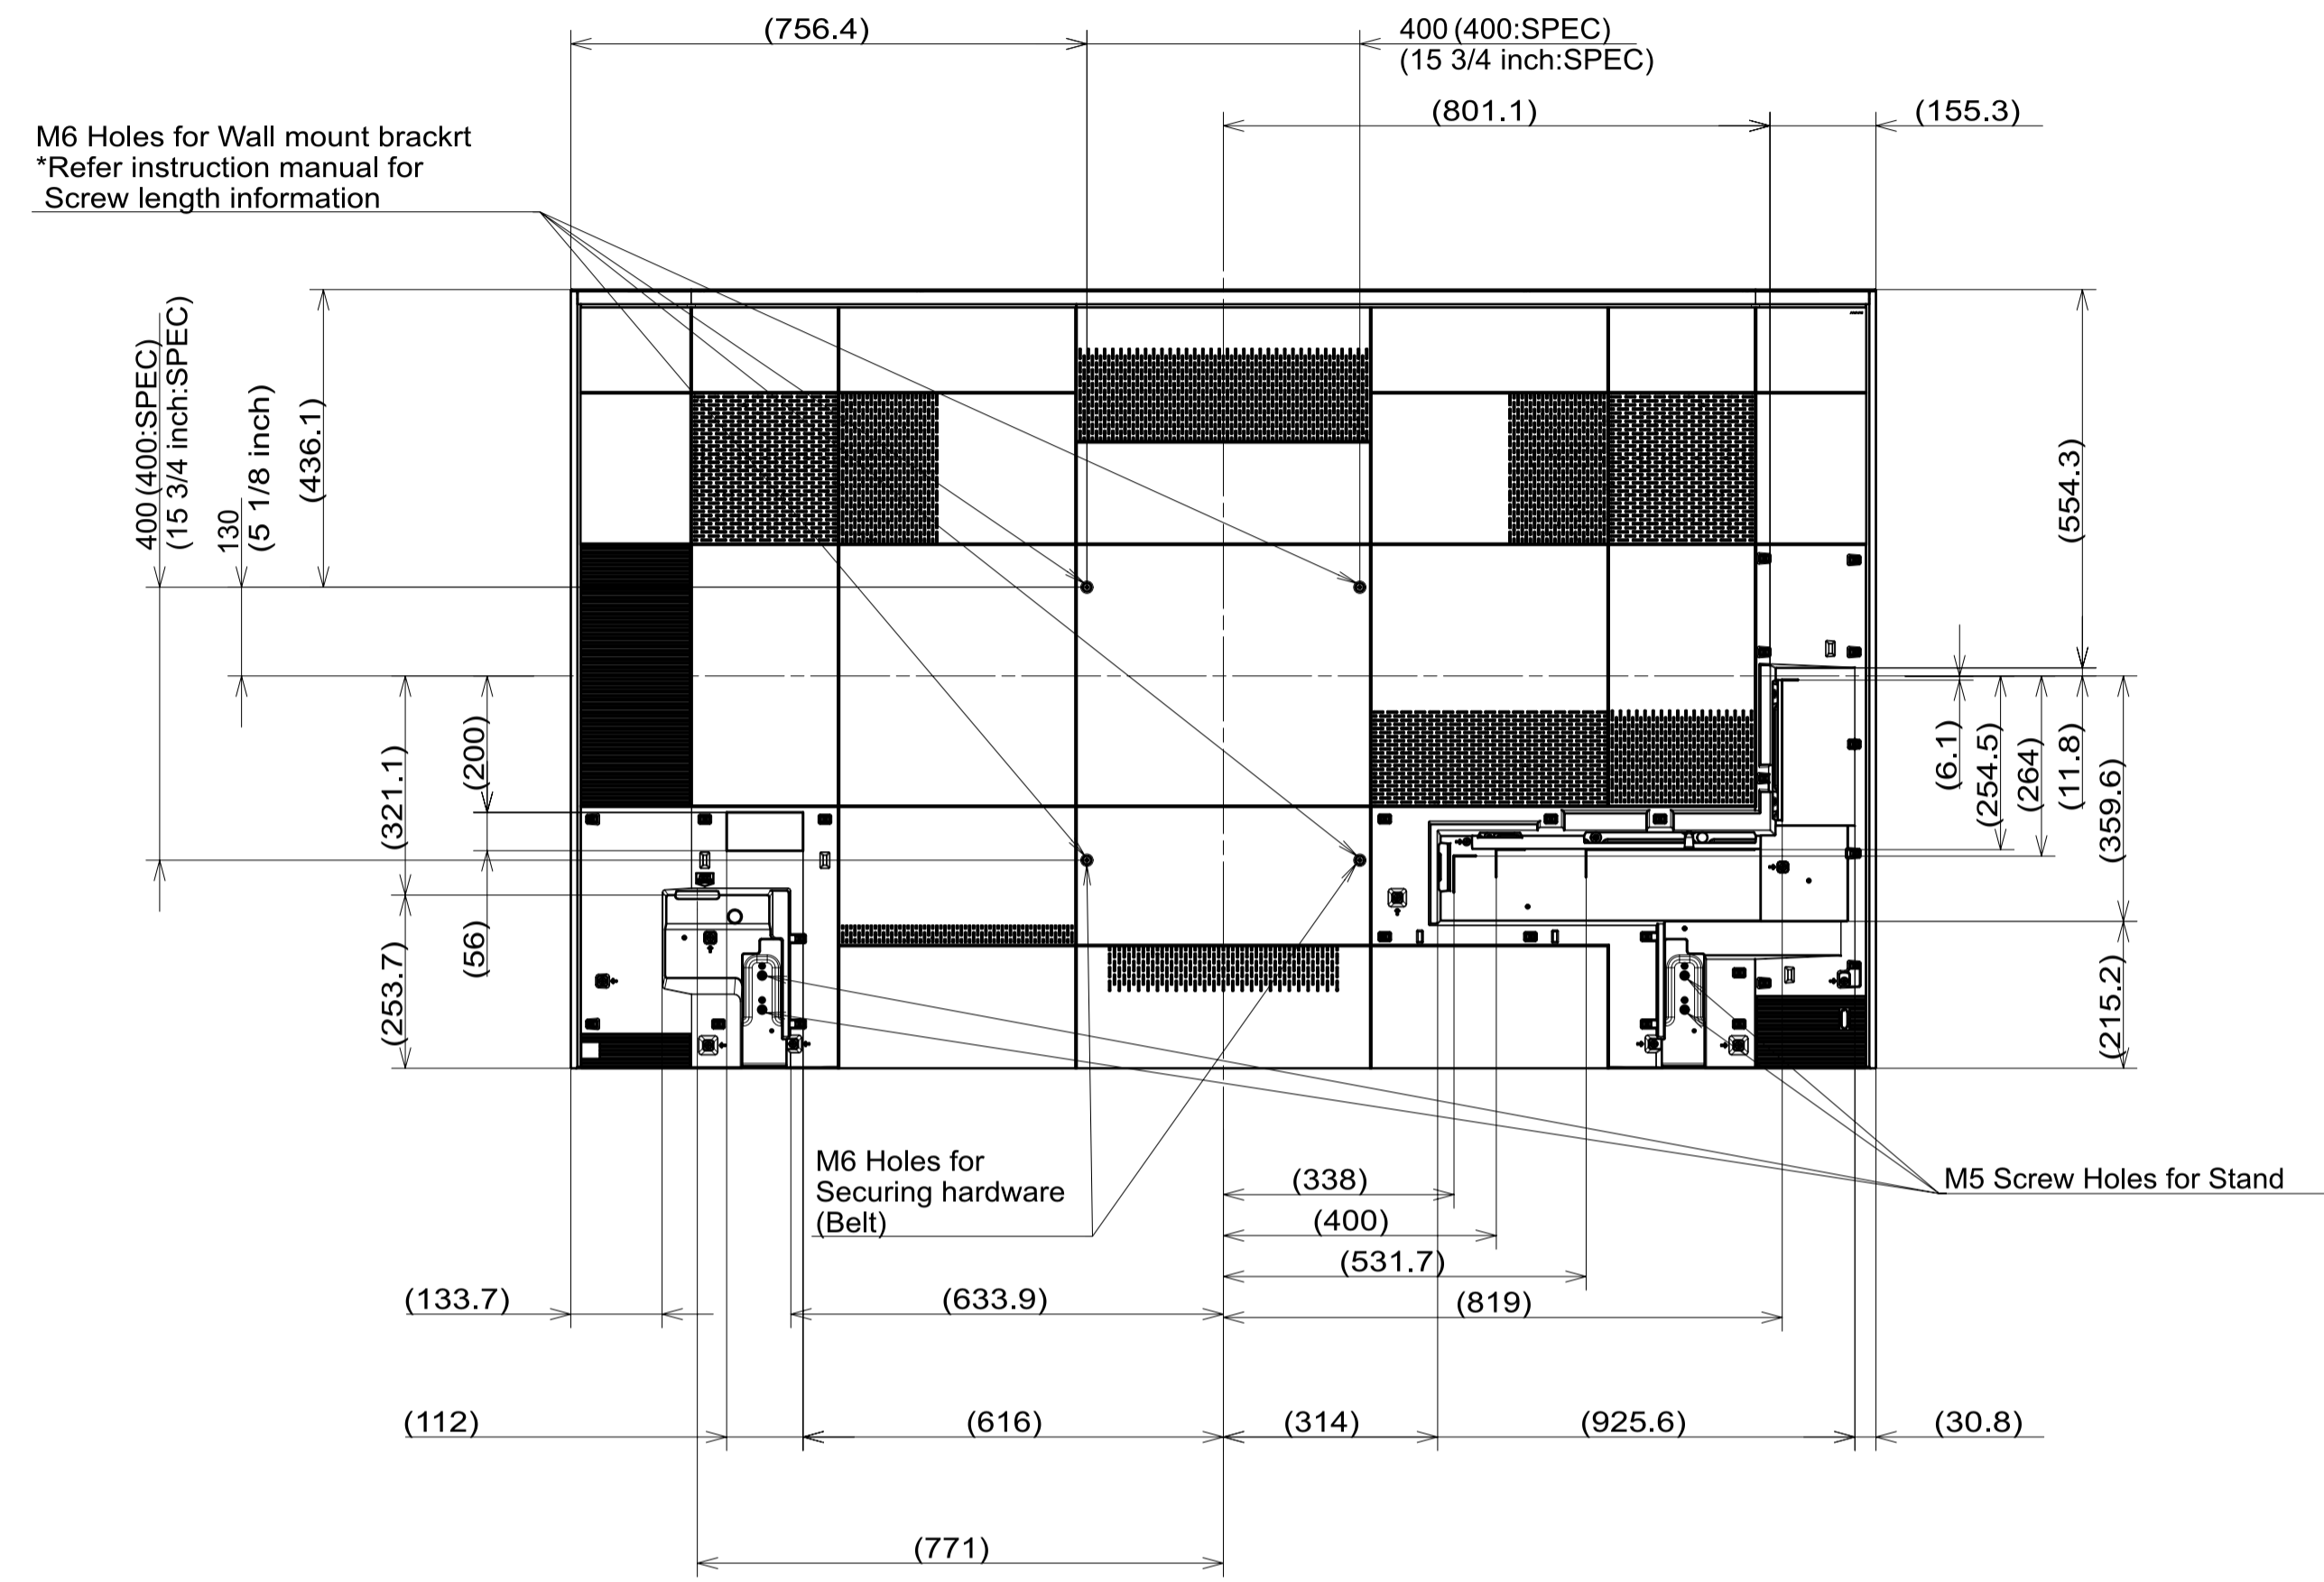

Area	JAPAN	NORTH AMERICA	LATIN AMERICA	EUROPE	GENERAL AREA	CHINA
Model Name	KJ-85Z9G	XBR-85Z9G	XBR-85Z9G	KD-85ZG9	KD-85Z9G	KD-85Z9G

mm

TV WITH STAND

Area	JAPAN	NORTH AMERICA	LATIN AMERICA	EUROPE	GENERAL AREA	CHINA
Model Name	KJ-85Z9G	XBR-85Z9G	XBR-85Z9G	KD-85Z9G	KD-85Z9G	KD-85Z9G

TV WITHOUT STAND

mm

SU-WL450

SLIM MOUNT

STANDARD MOUNT

SU-WL450 Masking Tape Alignment line 200 (200:SPEC) (7 7/8 inch:SPEC)