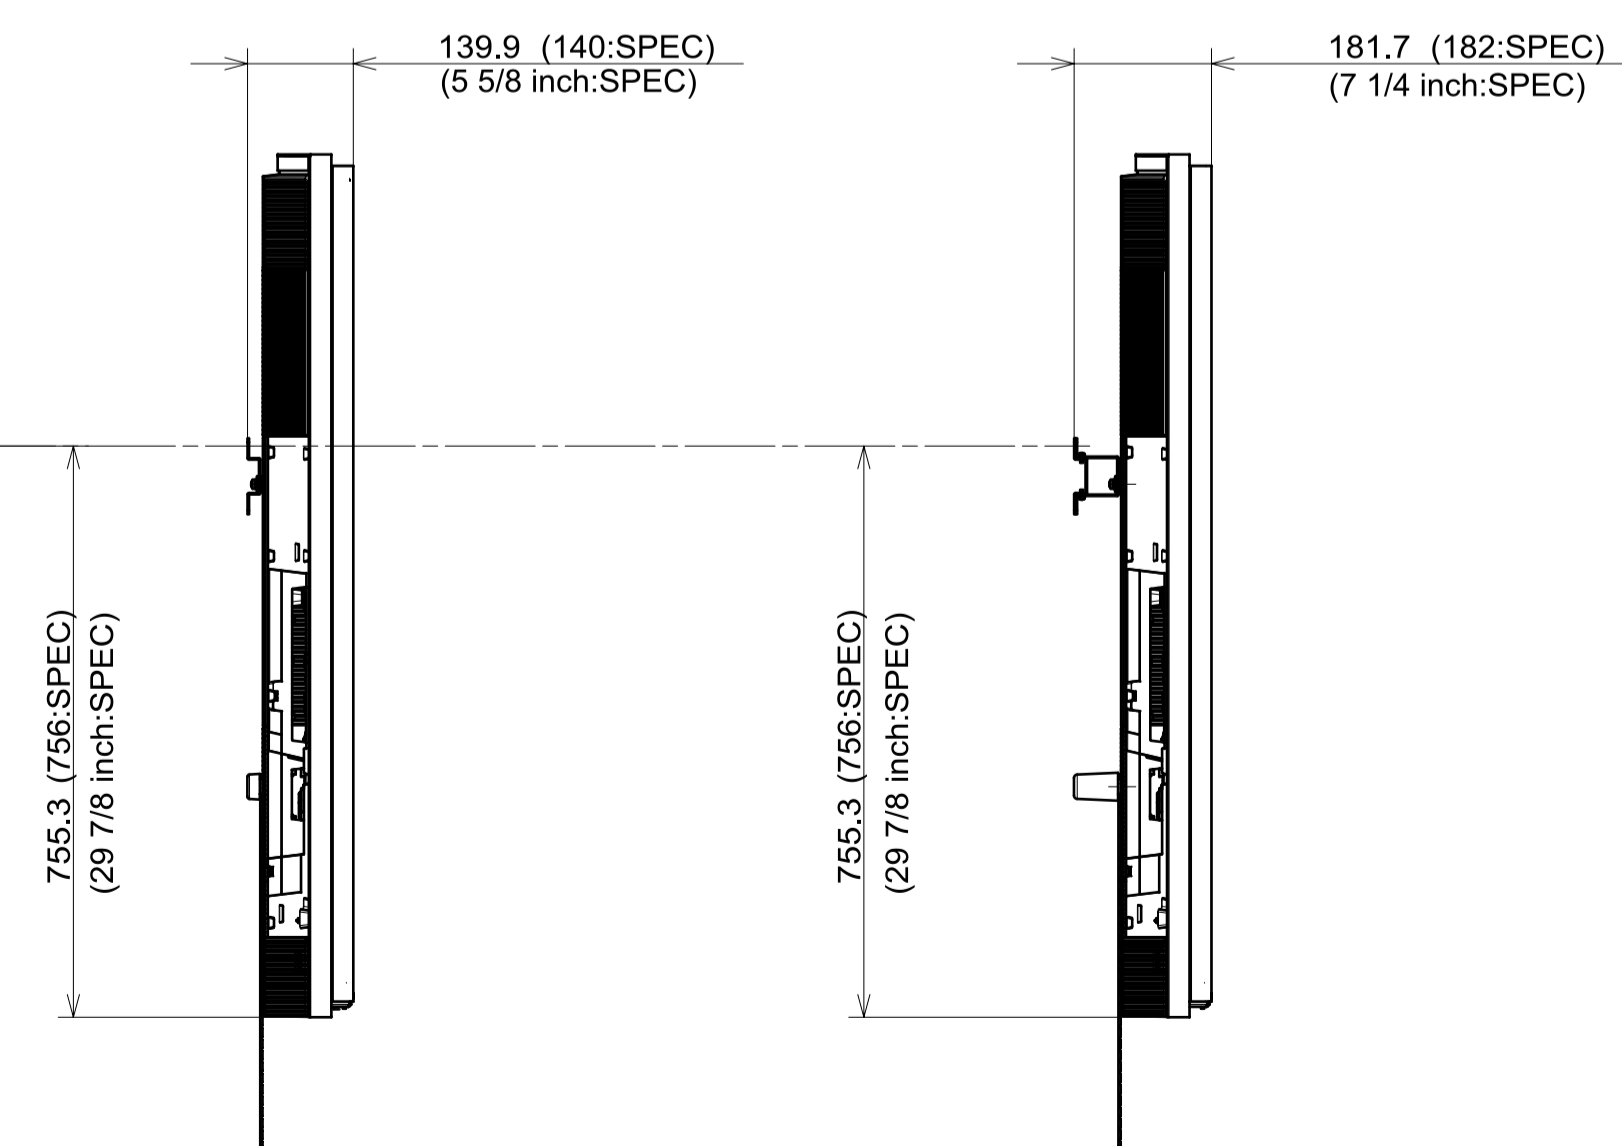

TV WITHOUT STAND

mm

SU-WL450

SLIM MOUNT

STANDARD MOUNT

SU-WL450 Masking Tape Alignment line 200 (200:SPEC) (7 7/8 inch:SPEC)