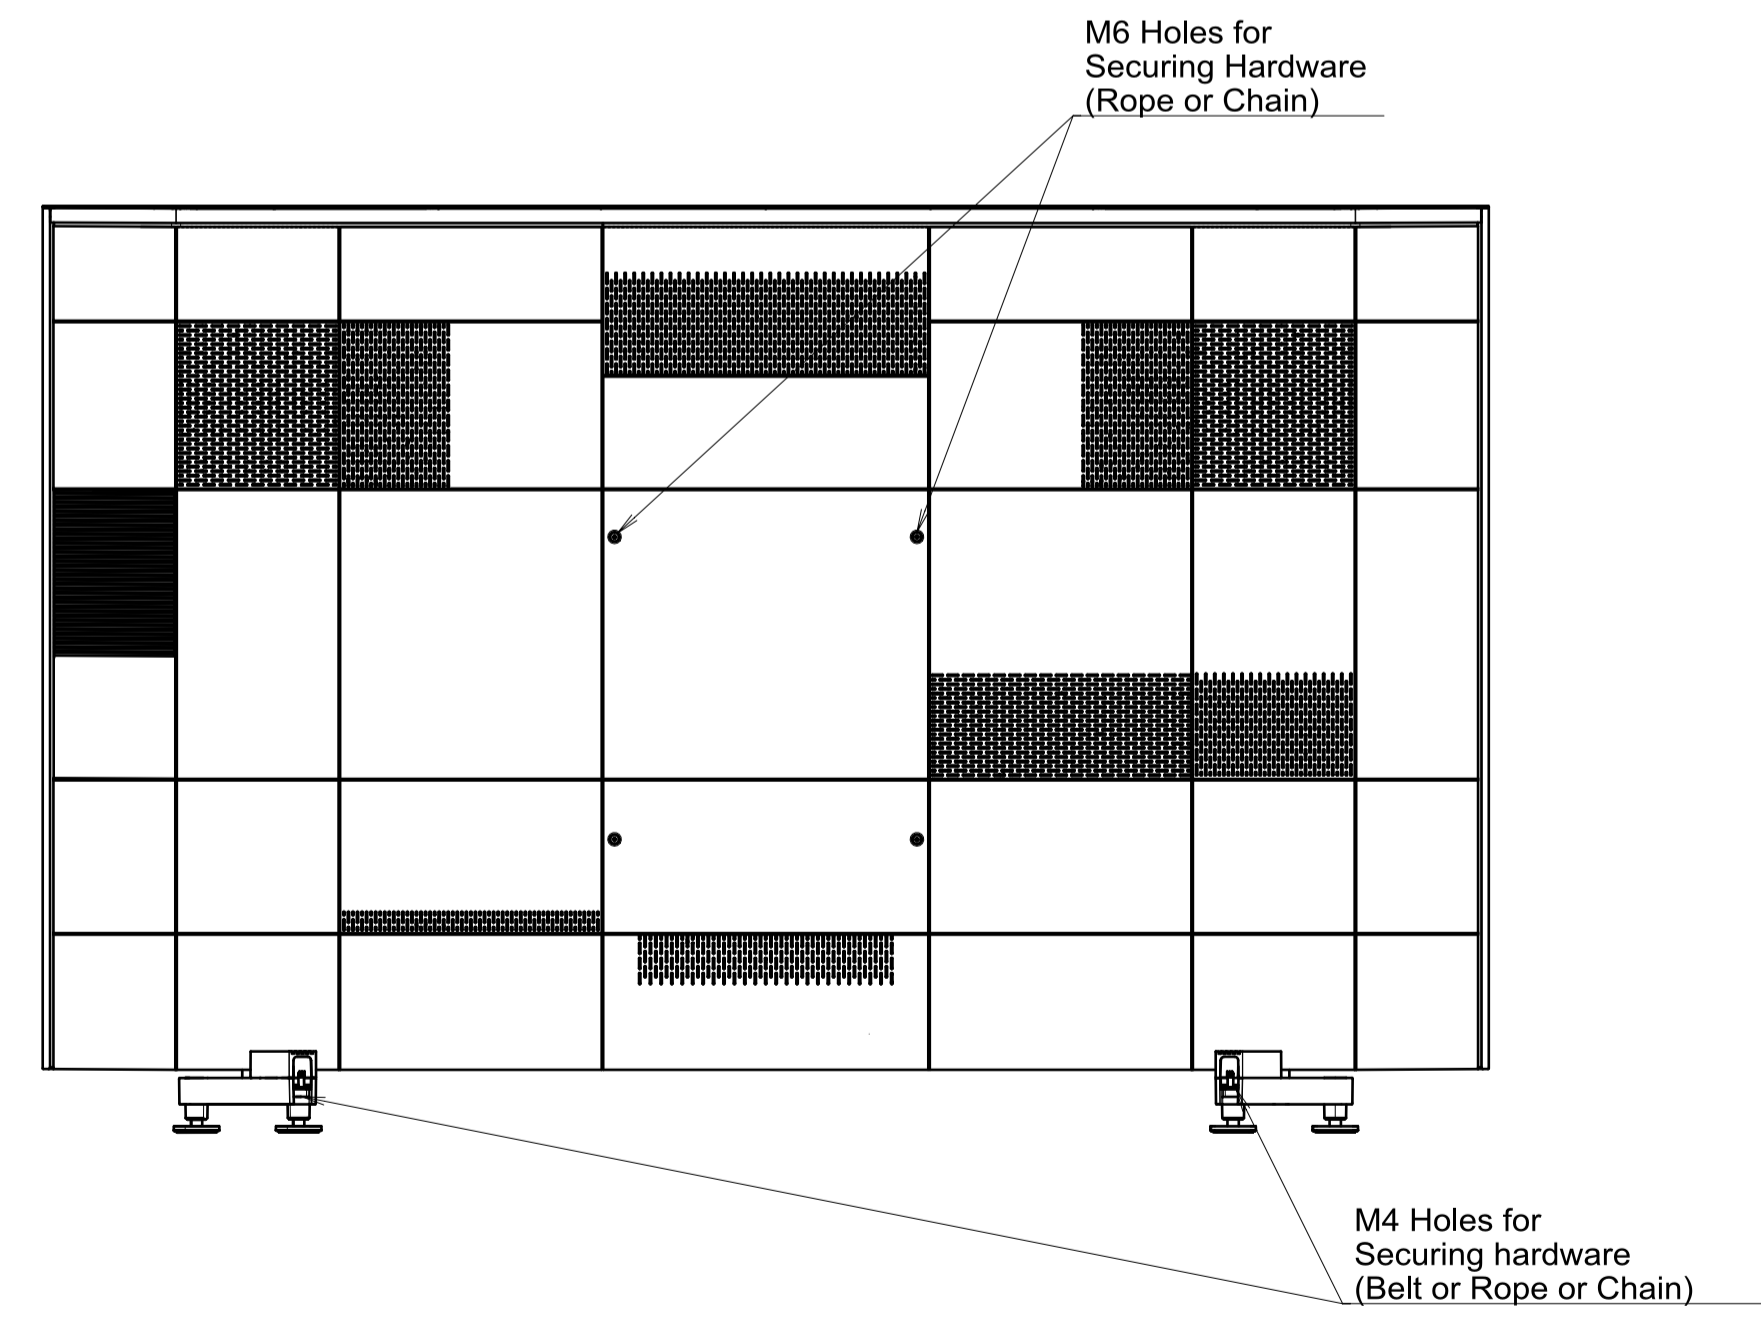

Area	JAPAN	NORTH AMERICA	LATIN AMERICA	EUROPE	GENERAL AREA	CHINA
Model Name	KJ-85Z9G	XBR-85Z9G	XBR-85Z9G	KD-85ZG9	KD-85Z9G	KD-85Z9G

mm

TV WITH STAND

Area	JAPAN	NORTH AMERICA	LATIN AMERICA	EUROPE	GENERAL AREA	CHINA
Model Name	KJ-85Z9G	XBR-85Z9G	XBR-85Z9G	KD-85Z9G	KD-85Z9G	KD-85Z9G

TV WITHOUT STAND

mm

SU-WL450

SLIM MOUNT

STANDARD MOUNT

SU-WL450 Masking Tape Alignment line 200 (200:SPEC) (7 7/8 inch:SPEC)