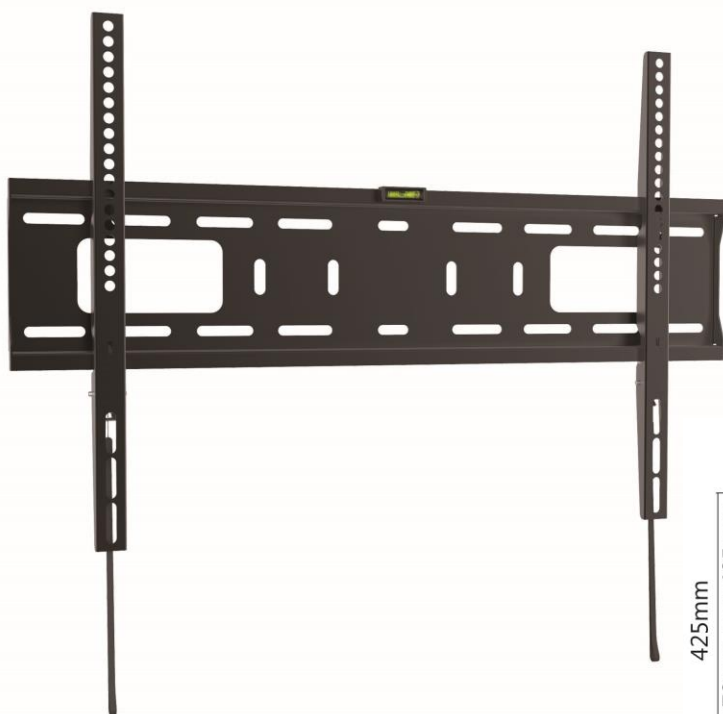

reflecta PLANO Flat 70-6040

Product information:

- Universal wall mount for TVs with max loading weight of 50 kg
- 37-70" (94-178 cm)
- Vesa: 200x200, 400x200, 300x300, 400x400, 600x400
- Distance to wall: 2,5 cm
- Water level