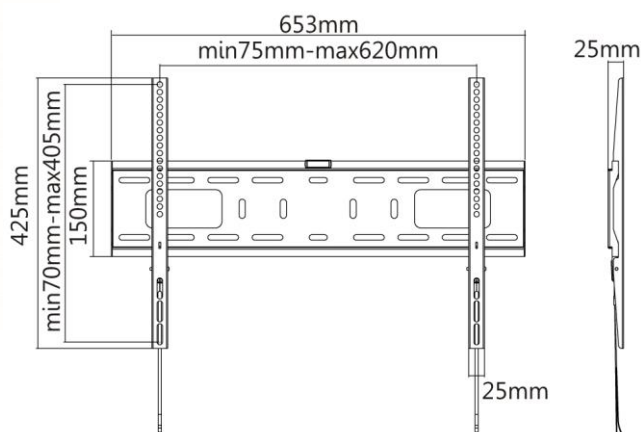

reflecta PLANO Flat 70-6040

Product information:

- Universal wall mount for TVs with max loading weight of 50 kg
- 37-70" (94-178 cm)
- Vesa: 200x200, 400x200, 300x300, 400x400, 600x400
- Distance to wall: 2,5 cm
- Water level