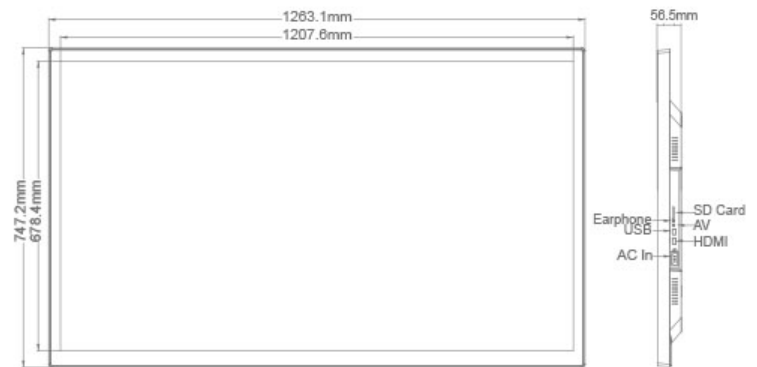

BRAUN DigiFrame 550

High-quality picture frame for POS solution with high resolution IPS display. Built-in stereo speakers, HDMI input, USB and SD input, headphone/audio out, AV input. VESA compatible, Kensington anti-theft. Display size 139.7cm (55"), 16:9, for presentation of digital photos and videos. Full HD (1920x1080p) compatible, auto start function.

- * 55" (139.7cm) IPS full angle screen
- * 1920*1080P and 16:9
- * Full HD video/photo playback
- * USB HOST
- * SD card slot
- * HDMI input
- * AV input
- * Stereo sound output (3.5mm JACK)
- * Build-in Speaker (3W X 2)
- * IR remote control
- * Auto-Start, Auto-play and Auto-loop
- * VESA compatible