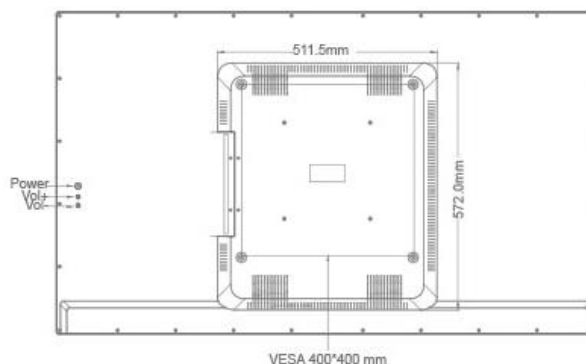

BRAUN DigiFrame 550

High-quality picture frame for POS solution with high resolution IPS display. Built-in stereo speakers, HDMI input, USB and SD input, headphone/audio out, AV input. VESA compatible, Kensington anti-theft. Display size 139.7cm (55"), 16:9, for presentation of digital photos and videos. Full HD (1920x1080p) compatible, auto start function.

- * 55" (139.7cm) IPS full angle screen
- * 1920*1080P and 16:9
- * Full HD video/photo playback
- * USB HOST
- * SD card slot
- * HDMI input
- * AV input
- * Stereo sound output (3.5mm JACK)
- * Build-in Speaker (3W X 2)
- * IR remote control
- * Auto-Start, Auto-play and Auto-loop
- * VESA compatible