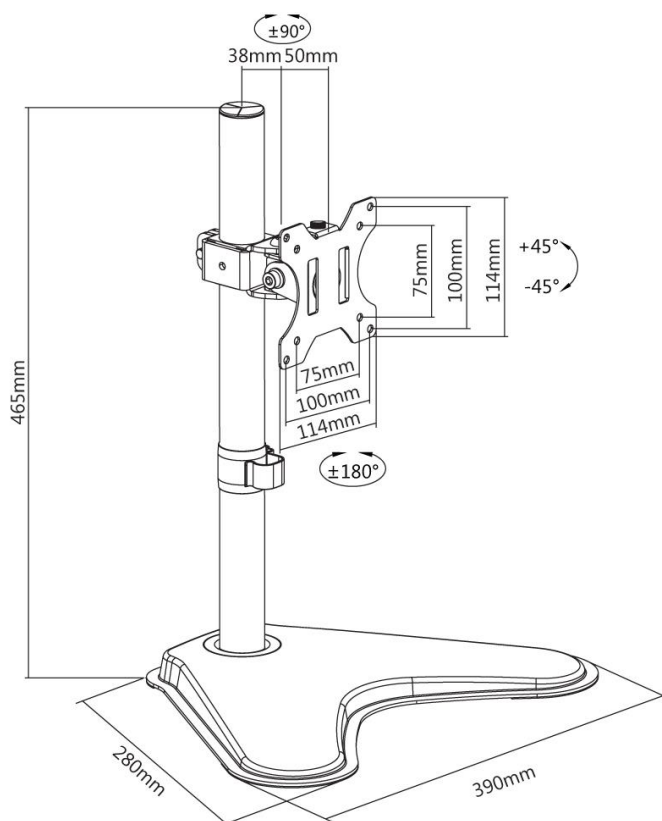

reflecta FLE XO DeskStand 32-1010

Product information:

- Universal Monitor Support
- Max loading weight: 8 kg
- Tilt: +/-45°
- Swivel: +/-90°
- 360° Rotation for Portrait and landscape view
- Dimensions: 390x465x280 mm
- 13-32" / 33-82 cm
- Vesa: 75x75, 100x100