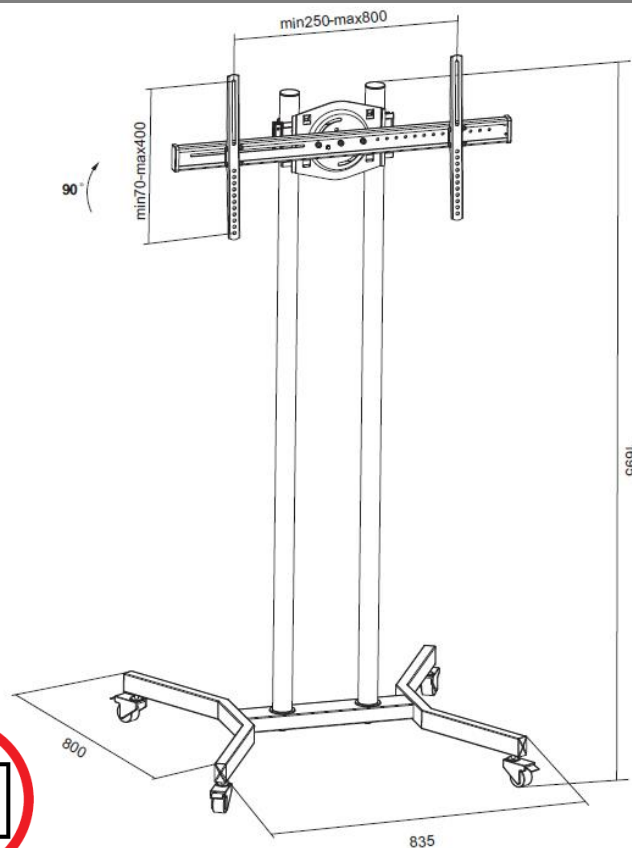

reflecta TV Stand 55P

Product information:

- Universale TV Stand
- Max loading weight 40 kg
- Height adjustable (TV)
- 37"-55" (54-140 cm)
- Vesa: 400x200, 400x400, 600x400, 800x400
- +/-90° Rotation for Portrait and Landscape view