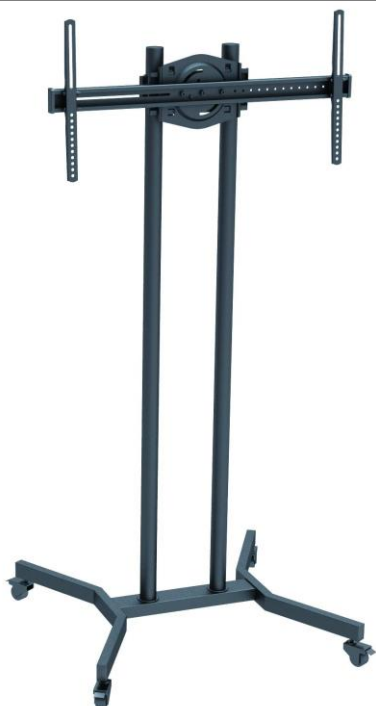

reflecta TV Stand 55P

Product information:

- Universale TV Stand
- Max loading weight 40 kg
- Height adjustable (TV)
- 37"-55" (54-140 cm)
- Vesa: 400x200, 400x400, 600x400, 800x400
- +/-90° Rotation for Portrait and Landscape view