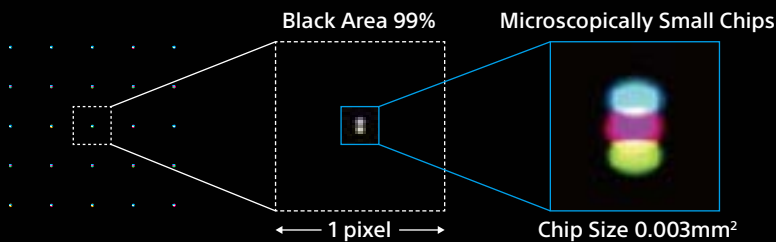

Crystal LED Display System

Main Features

Outstanding High Contrast

99% black occupancy thanks to Sony's unique ultra fine LED (0.003 mm²) technology.

Wide Viewing Angle

Nearly 180° without color shift and change in brightness.
Not only horizontally but also vertically.

Fine Seamless Alignment

No seam, no bezel thanks to highly accurate alignment and uniformity adjustment.
Free Style Combination, Free Size Installation, Free Aspect Ratio.

Installation Example