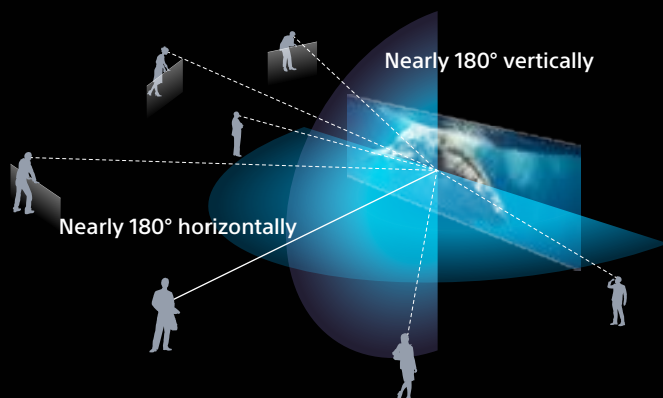

#### Wide Viewing Angle

Nearly 180° without color shift and change in brightness.  
Not only horizontally but also vertically.