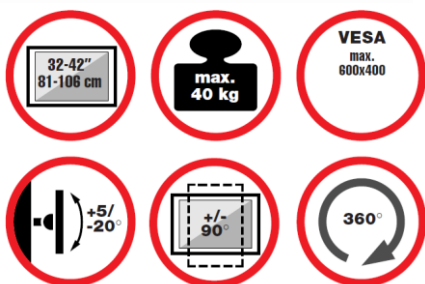

reflecta TV Stand 42P

Product information:

- Universal TV Stand
- Max loading weight 40 kg
- 32"-42" (81-108 cm)
- Vesa: max 600x400
- Tilt: +5°/-20°
- 360° Rotation
- Swivel: +/-90°
- Suitable for portrait and landscape view