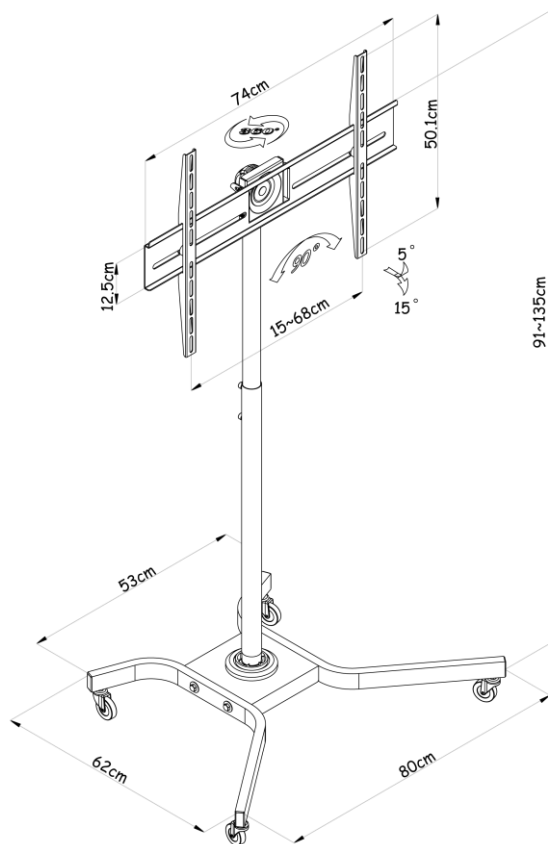

reflecta TV Stand 42P

Product information:

- Universal TV Stand
- Max loading weight 40 kg
- 32"-42" (81-108 cm)
- Vesa: max 600x400
- Tilt: +5°/-20°
- 360° Rotation
- Swivel: +/-90°
- Suitable for portrait and landscape view